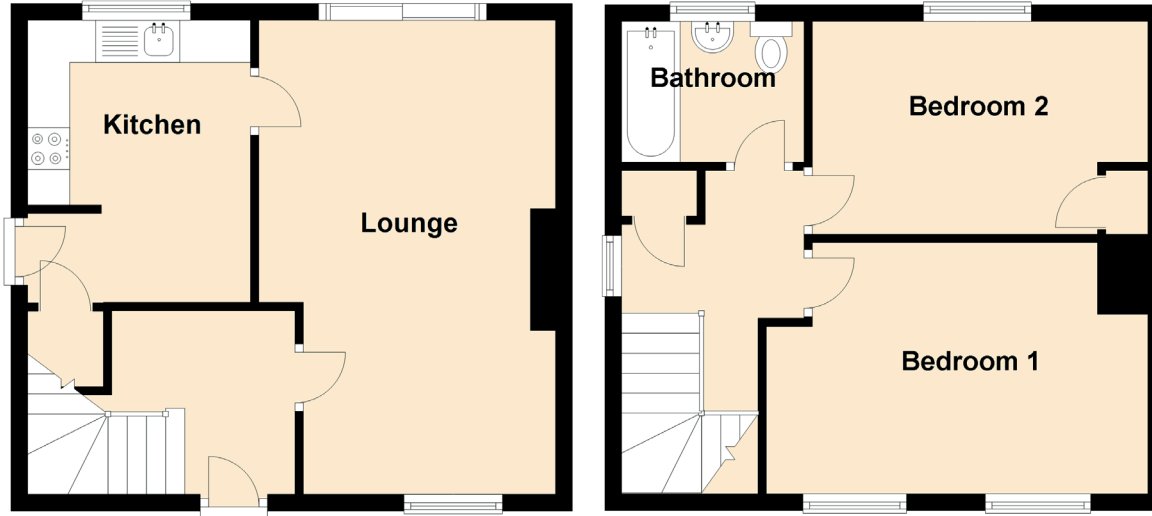

74 Clermiston Grove

EDINBURGH, EH4 7DA

Approximate Dimensions
(Taken from the widest point)

Lounge	5.63m (18'6") x 3.53m (11'7")
Kitchen	3.35m (11') x 2.65m (8'8")
Bedroom 1	4.56m (15') x 3.00m (9'10")
Bedroom 2	4.01m (13'2") x 2.54m (8'4")
Bathroom	2.18m (7'2") x 1.68m (5'6")