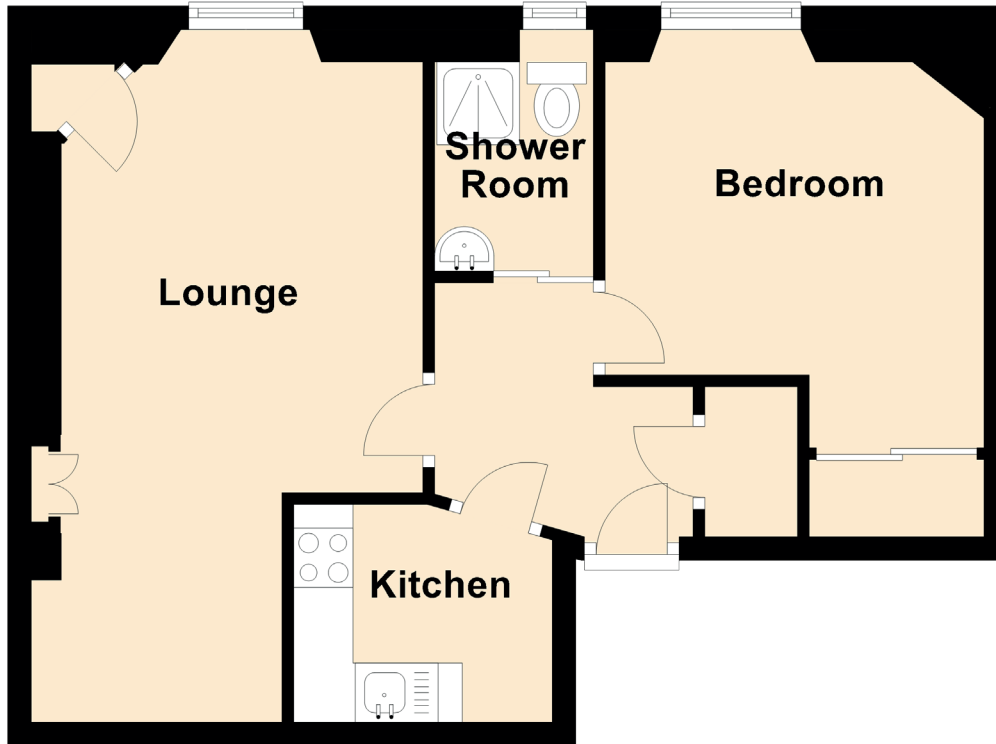

87/7 Restalrig Road South

EDINBURGH, EH7 6JD

Approximate Dimensions (Taken from the widest point)

Lounge	5.85m (19'2") x 3.15m (10'4")
Kitchen	2.12m (6'11") x 1.84m (6')
Bedroom	4.20m (13'9") x 3.20m (10'6")
Shower Room	2.04m (6'8") x 1.34m (4'5")