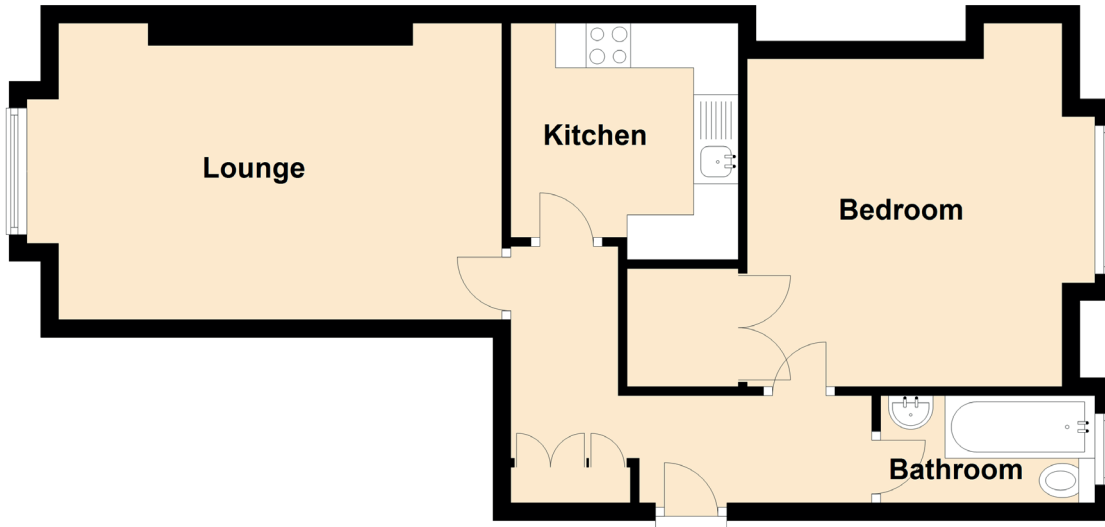

149/6 Piersfield Terrace

EDINBURGH, EH8 7BS

Approximate Dimensions
(Taken from the widest point)

Lounge	4.97m (16'4") x 3.32m (10'11")
Kitchen	2.55m (8'4") x 2.40m (7'10")
Bedroom	3.67m (12') x 3.53m (11'7")
Bathroom	2.40m (7'11") x 1.20m (3'11")