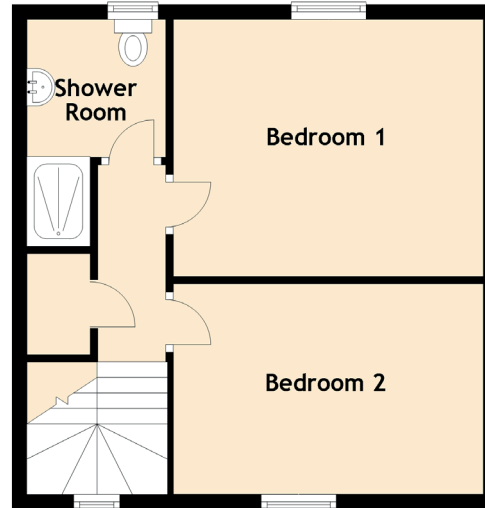

20 Roselea Gardens

LADYBANK, CUPAR, FIFE, KY15 7NW

Approximate Dimensions
(Taken from the widest point)

Lounge/Diner	6.33m (20'9") x 3.26m (10'8")
Kitchen	3.06m (10') x 3.02m (9'11")
Bedroom 1	4.12m (13'6") x 3.43m (11'3")
Bedroom 2	4.07m (13'4") x 2.80m (9'2")
Shower Room	2.95m (9'8") x 1.85m (6'1")