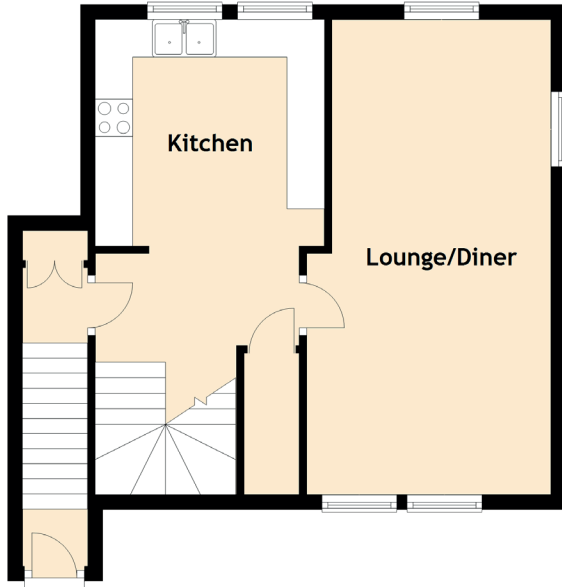

20 Roselea Gardens

LADYBANK, CUPAR, FIFE, KY15 7NW

Approximate Dimensions
(Taken from the widest point)

Lounge/Diner	6.33m (20'9") x 3.26m (10'8")
Kitchen	3.06m (10') x 3.02m (9'11")
Bedroom 1	4.12m (13'6") x 3.43m (11'3")
Bedroom 2	4.07m (13'4") x 2.80m (9'2")
Shower Room	2.95m (9'8") x 1.85m (6'1")