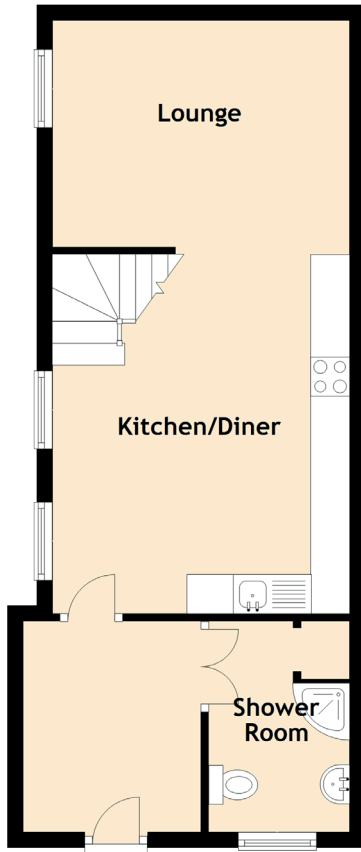

8A Murray Place

LAMLASH, ISLE OF ARRAN, NORTH AYRSHIRE, KA27 8NH

Ground Floor

First Floor

Approximate Dimensions (Taken from the widest point)

Lounge	3.80m (12'6") x 2.90m (9'6")
Kitchen/Diner	4.60m (15'1") x 3.80m (12'6")
Bedroom 1	4.20m (13'9") x 3.90m (12'10")
Bedroom 2	3.90m (12'10") x 2.90m (9'6")
Shower Room	2.70m (8'10") x 1.80m (5'11")