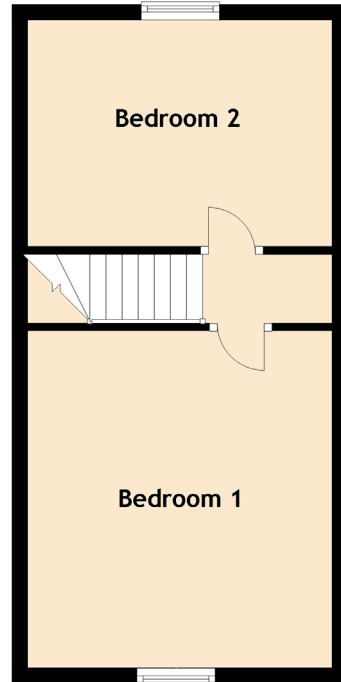

8A Murray Place

LAMLASH, ISLE OF ARRAN, NORTH AYRSHIRE, KA27 8NH

Ground Floor

First Floor

Approximate Dimensions (Taken from the widest point)

Lounge	3.80m (12'6") x 2.90m (9'6")
Kitchen/Diner	4.60m (15'1") x 3.80m (12'6")
Bedroom 1	4.20m (13'9") x 3.90m (12'10")
Bedroom 2	3.90m (12'10") x 2.90m (9'6")
Shower Room	2.70m (8'10") x 1.80m (5'11")