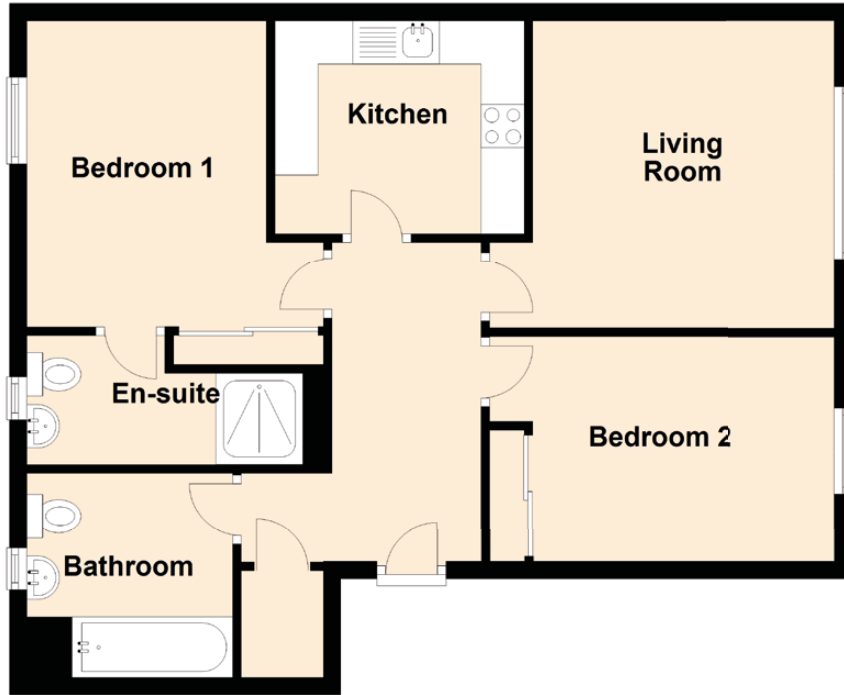

# Flat D 121 Fieldfare View

DUNFERMLINE, FIFE, KY11 8LF

Approximate Dimensions (Taken from the widest point)

Kitchen	2.89m (9'6") x 2.46m (8'1")
Living Room	3.56m (11'8") x 3.50m (11'6")
Bedroom 1	3.55m (11'8") x 2.77m (9'1")
En-suite	2.98m (9'9") x 1.49m (4'11")
Bedroom 2	4.00m (13'1") x 2.60m (8'6")
Bathroom	2.38m (7'10") x 2.36m (7'9")