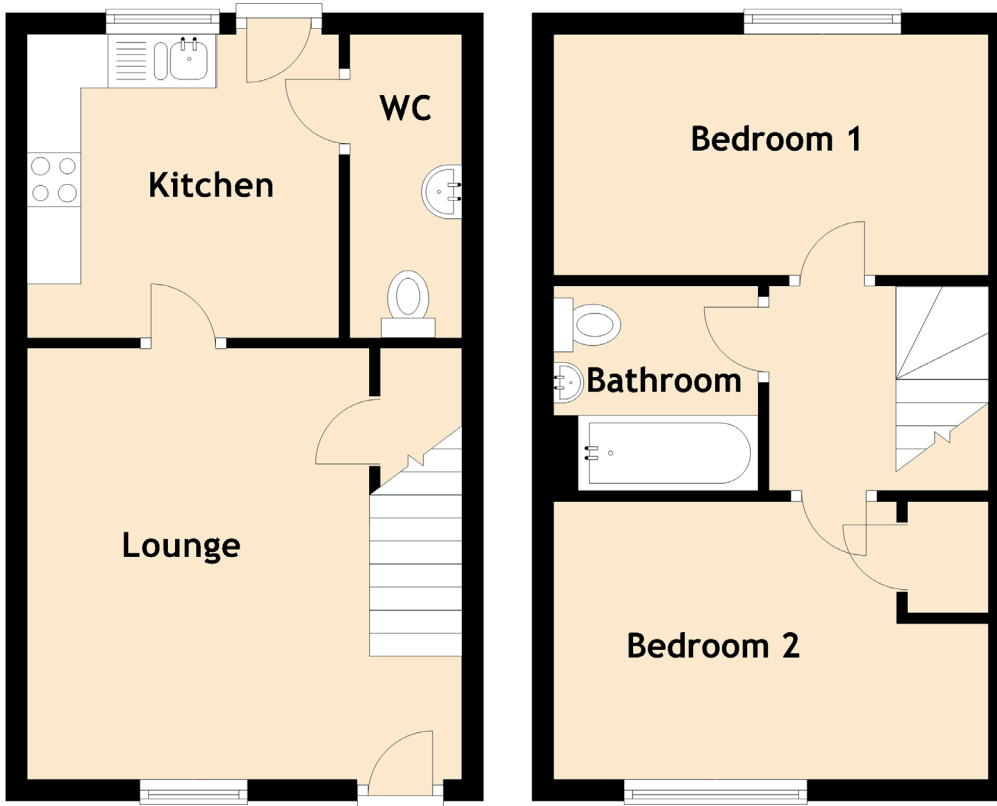

# 9 Hewson Way

EDINBURGH, EH16 4WF

Approximate Dimensions (Taken from the widest point)

Lounge	4.13m (13'7") x 4.00m (13'1")
Kitchen	2.90m (9'6") x 2.82m (9'3")
Bedroom 1	4.13m (13'7") x 2.24m (7'4")
Bedroom 2	4.10m (13'5") x 2.56m (8'5")
Bathroom	1.90m (6'3") x 1.90m (6'3")
WC	2.80m (9'2") x 1.04m (3'5")