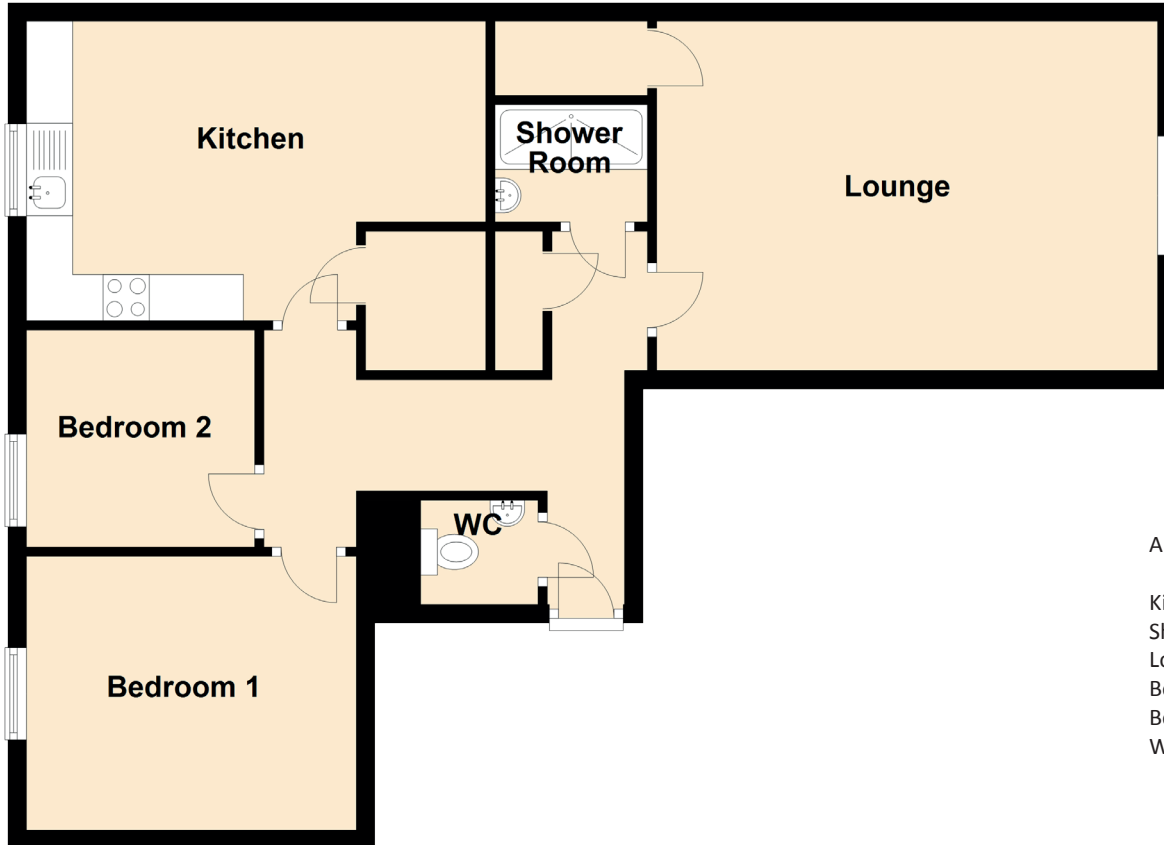

144/7 Duke Street

LEITH, EDINBURGH, EH6 8HR

Approximate Dimensions (Taken from the widest point)

Kitchen	4.97m (16'4") x 3.24m (10'8")
Shower Room	1.65m (5'5") x 1.27m (4'2")
Lounge	5.42m (17'9") x 3.78m (12'5")
Bedroom 2	2.47m (8'1") x 2.35m (7'9")
Bedroom 1	3.57m (11'9") x 2.96m (9'9")
WC	1.27m (4'2") x 1.13m (3'8")