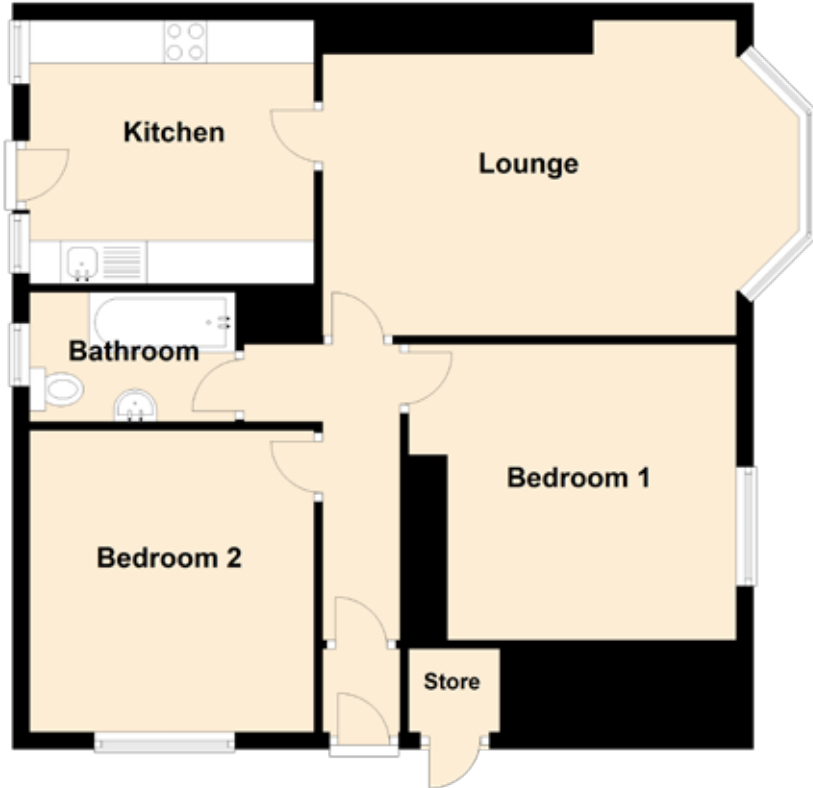

# 7 Macbeth Road

STEWARTON, EAST AYRSHIRE, KA3 3AJ

Approximate Dimensions (Taken from the widest point)

Lounge	4.80m (15'9") x 3.30m (10'10")
Kitchen	3.30m (10'10") x 3.10m (10'2")
Bedroom 1	3.70m (12'2") x 3.30m (10'10")
Bedroom 2	3.50m (11'6") x 3.20m (10'6")
Bathroom	2.39m (7'10") x 1.50m (4'11")