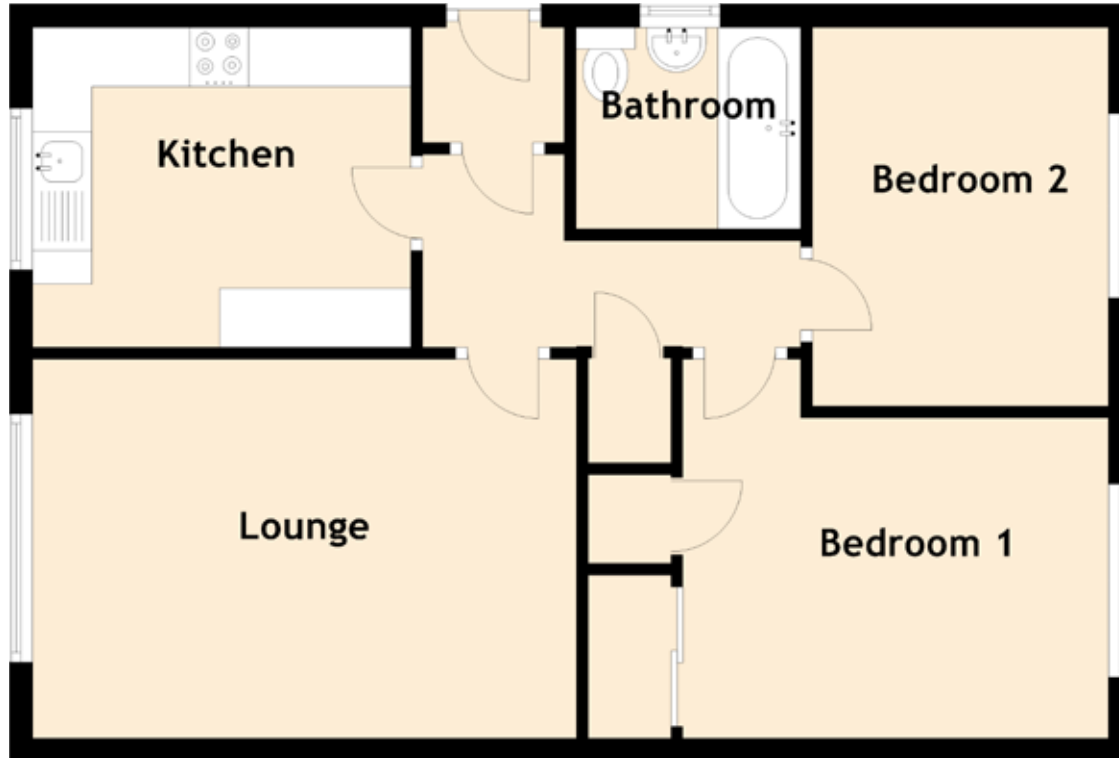

# 14 Bractullo Gardens

LETHAM, ANGUS, DD8 2XG

Approximate Dimensions  
(Taken from the widest point)

Lounge	4.60m (15'1") x 3.20m (10'6")
Kitchen	3.20m (10'6") x 2.70m (8'10")
Bedroom 1	3.60m (11'10") x 3.20m (10'6")
Bedroom 2	3.20m (10'6") x 2.60m (8'6")
Bathroom	1.90m (6'3") x 1.70m (5'7")

Gross internal floor area (m<sup>2</sup>): 55m<sup>2</sup>

EPC Rating: C