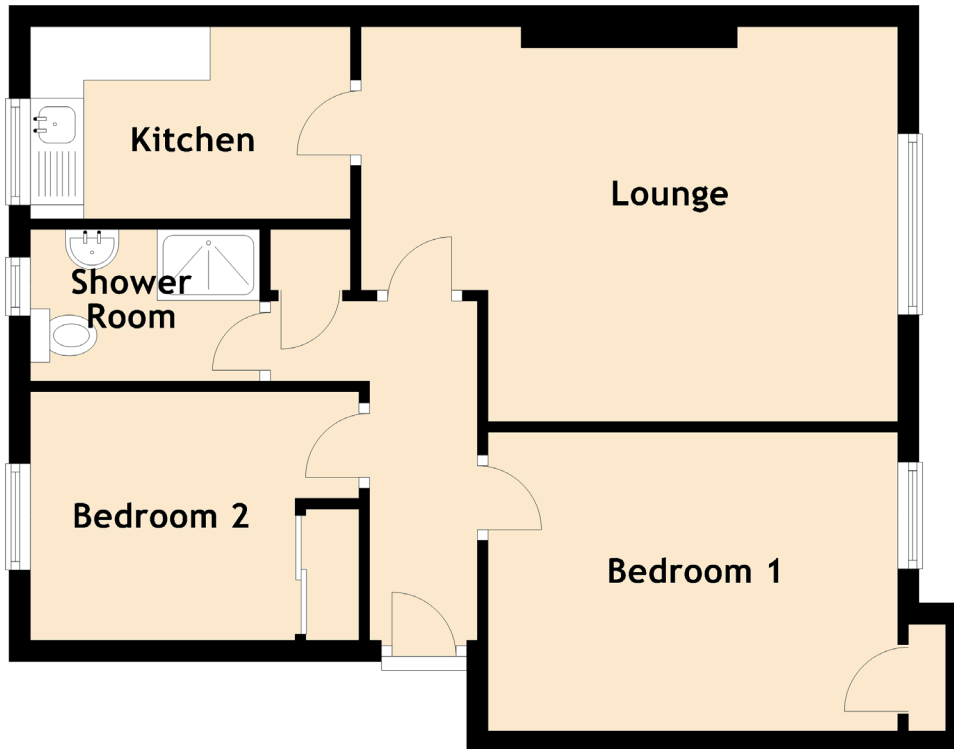

14/2 Loganlea Drive

EDINBURGH, EH7 6LW

Approximate Dimensions (Taken from the widest point)

Lounge	5.03m (16'6") x 3.70m (12'2")
Kitchen	3.00m (9'10") x 1.80m (5'11")
Bedroom 1	3.84m (12'7") x 2.80m (9'2")
Bedroom 2	3.08m (10'1") x 2.33m (7'8")
Shower Room	2.15m (7'1") x 1.42m (4'8")