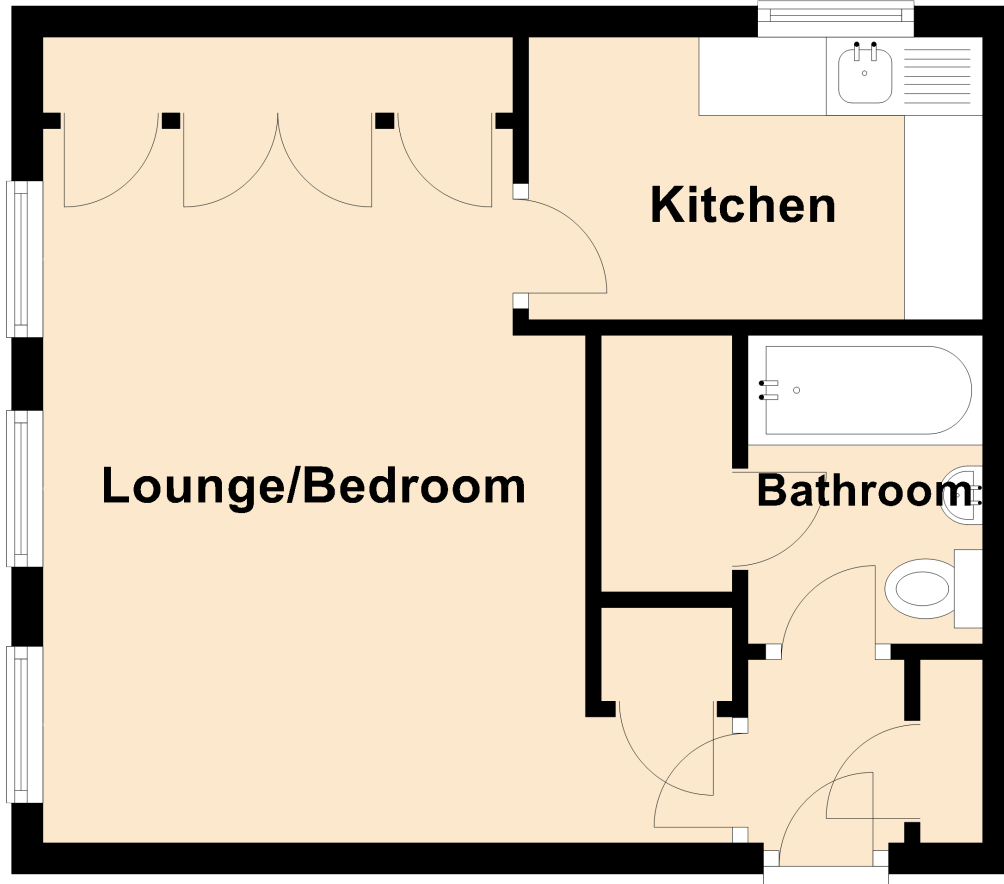

1/9 Fauldburn Park

EDINBURGH, EH12 8YN

Approximate Dimensions (Taken from the widest point)

Lounge/Bedroom	4.56m (15') x 4.42m (14'6")
Kitchen	2.91m (9'7") x 1.80m (5'11")
Bathroom	1.97m (6'6") x 1.50m (4'11")