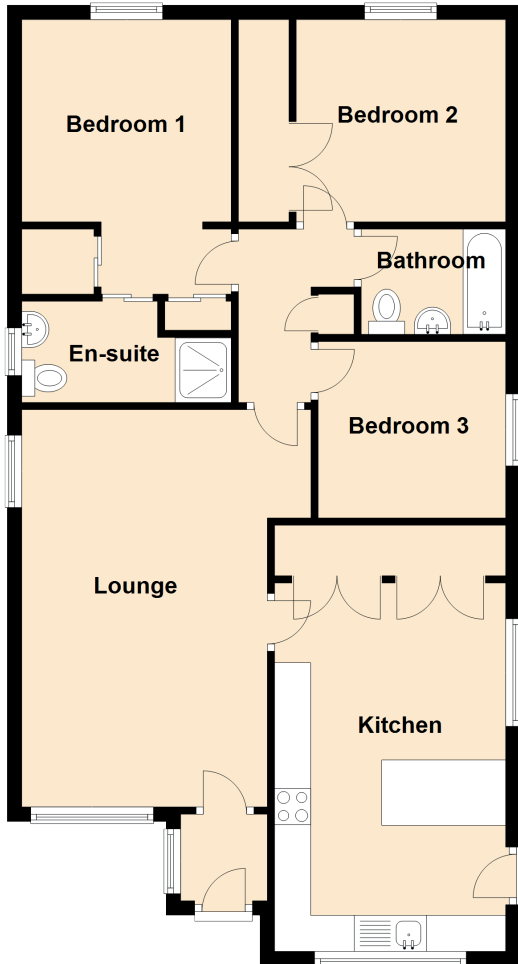

# 14 Robert Templeton Drive

CAMBUSLANG, GLASGOW, G72 7NE

Approximate Dimensions (Taken from the widest point)

Lounge	5.50m (18'1") x 4.00m (13'2")
Kitchen	5.10m (16'9") x 3.20m (10'6")
Bedroom 1	3.80m (12'6") x 2.90m (9'6")
En-suite	2.90m (9'6") x 1.40m (4'7")
Bedroom 2	2.90m (9'6") x 2.80m (9'2")
Bedroom 3	2.60m (8'6") x 2.60m (8'6")
Bathroom	2.00m (6'7") x 1.70m (5'7")