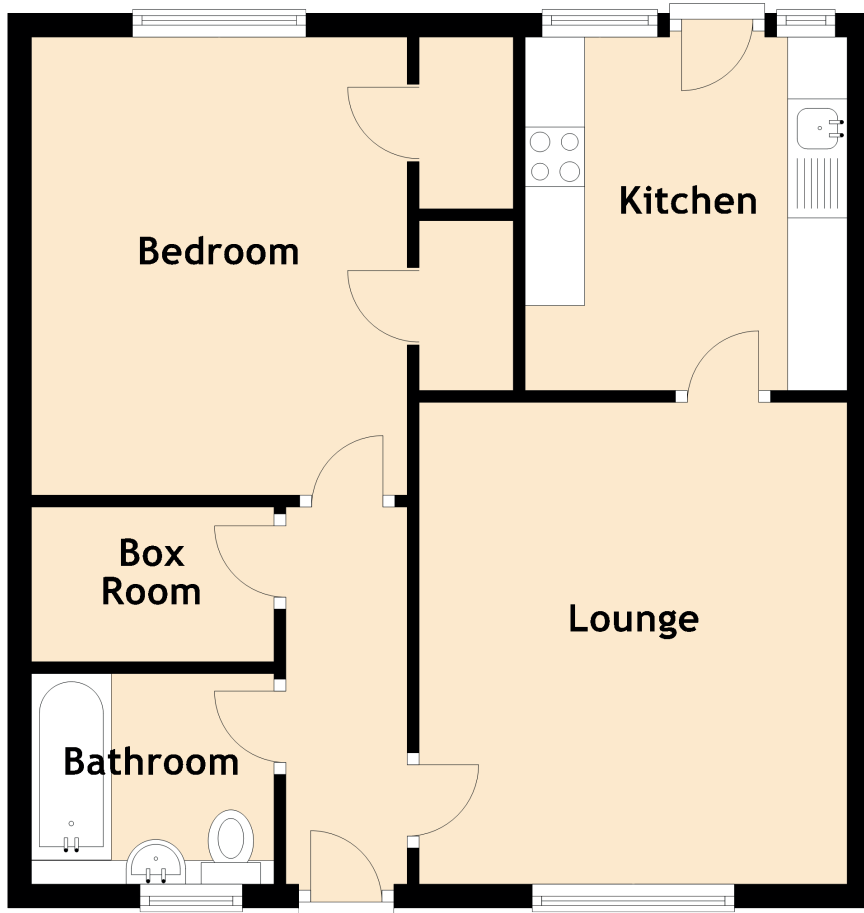

# 21 Chester's Court

BONNYRIGG, EH19 3PS

Approximate Dimensions (Taken from the widest point)

Lounge	4.05m (13'3") x 3.60m (11'10")
Kitchen	3.00m (9'10") x 2.71m (8'11")
Bedroom	3.85m (12'8") x 3.16m (10'4")
Box Room	2.04m (6'8") x 1.30m (4'3")
Bathroom	2.04m (6'8") x 1.77m (5'10")