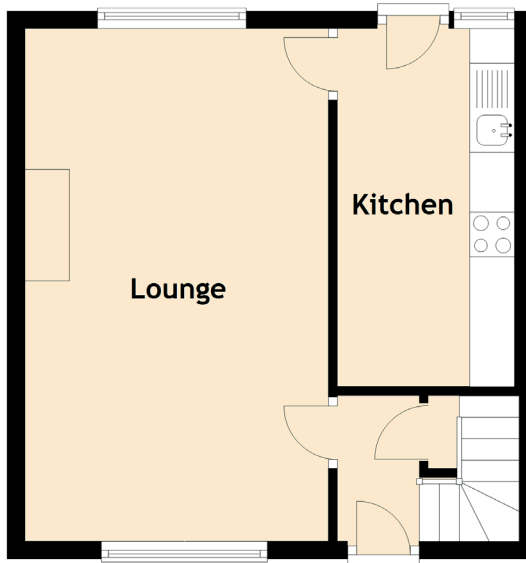

14 Burnside Road

POLBETH, WEST CALDER, EH55 8TA

Approximate Dimensions
(Taken from the widest point)

Lounge	5.74m (18'10") x 3.40m (11'2")
Kitchen	4.01m (13'2") x 1.98m (6'6")
Bedroom 1	4.51m (14'10") x 2.80m (9'2")
Bedroom 2	3.49m (11'5") x 2.91m (9'7")
Bathroom	1.93m (6'4") x 1.72m (5'8")

Gross internal floor area (m²): 63m² | EPC Rating: D