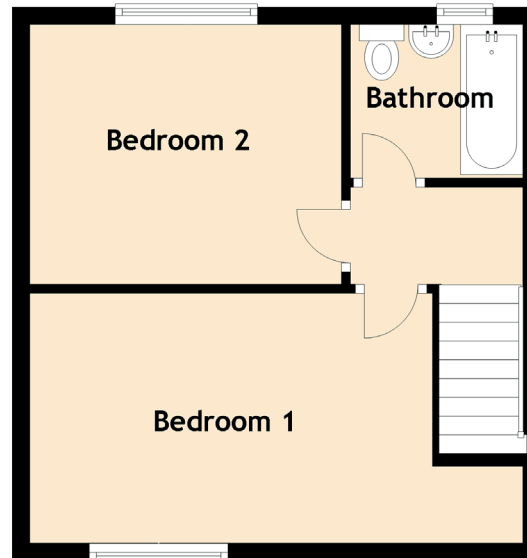

14 Burnside Road

POLBETH, WEST CALDER, EH55 8TA

Approximate Dimensions
(Taken from the widest point)

Lounge	5.74m (18'10") x 3.40m (11'2")
Kitchen	4.01m (13'2") x 1.98m (6'6")
Bedroom 1	4.51m (14'10") x 2.80m (9'2")
Bedroom 2	3.49m (11'5") x 2.91m (9'7")
Bathroom	1.93m (6'4") x 1.72m (5'8")

Gross internal floor area (m²): 63m² | EPC Rating: D