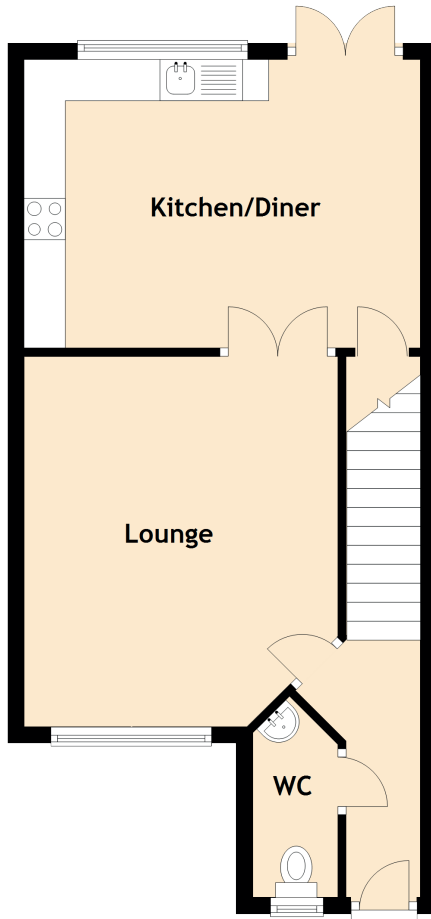

34 Higherness Way

COATBRIDGE, ML5 5FL

Approximate Dimensions (Taken from the widest point)

Lounge	4.50m (14'9") x 3.80m (12'6")
Kitchen/Diner	4.80m (15'9") x 3.50m (11'6")
WC	2.15m (7'1") x 1.03m (3'4")
Bedroom 1	3.00m (9'10") x 2.30m (7'7")
Bedroom 2	4.30m (14'1") x 2.80m (9'2")
Bedroom 3	3.00m (9'10") x 2.90m (9'6")
Bathroom	1.90m (6'3") x 1.90m (6'3")