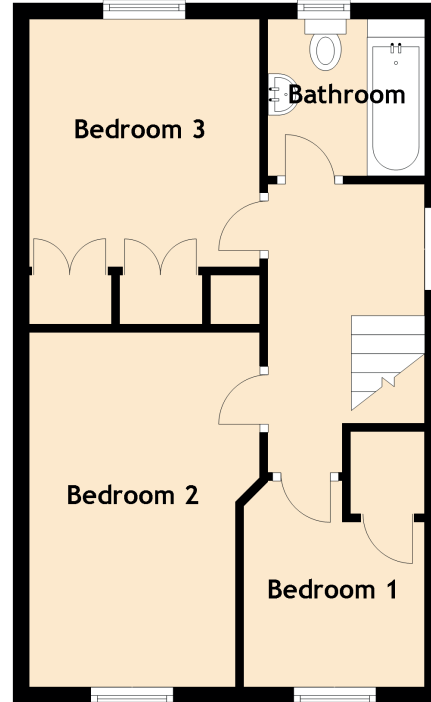

34 Higherness Way

COATBRIDGE, ML5 5FL

Approximate Dimensions (Taken from the widest point)

Lounge	4.50m (14'9") x 3.80m (12'6")
Kitchen/Diner	4.80m (15'9") x 3.50m (11'6")
WC	2.15m (7'1") x 1.03m (3'4")
Bedroom 1	3.00m (9'10") x 2.30m (7'7")
Bedroom 2	4.30m (14'1") x 2.80m (9'2")
Bedroom 3	3.00m (9'10") x 2.90m (9'6")
Bathroom	1.90m (6'3") x 1.90m (6'3")