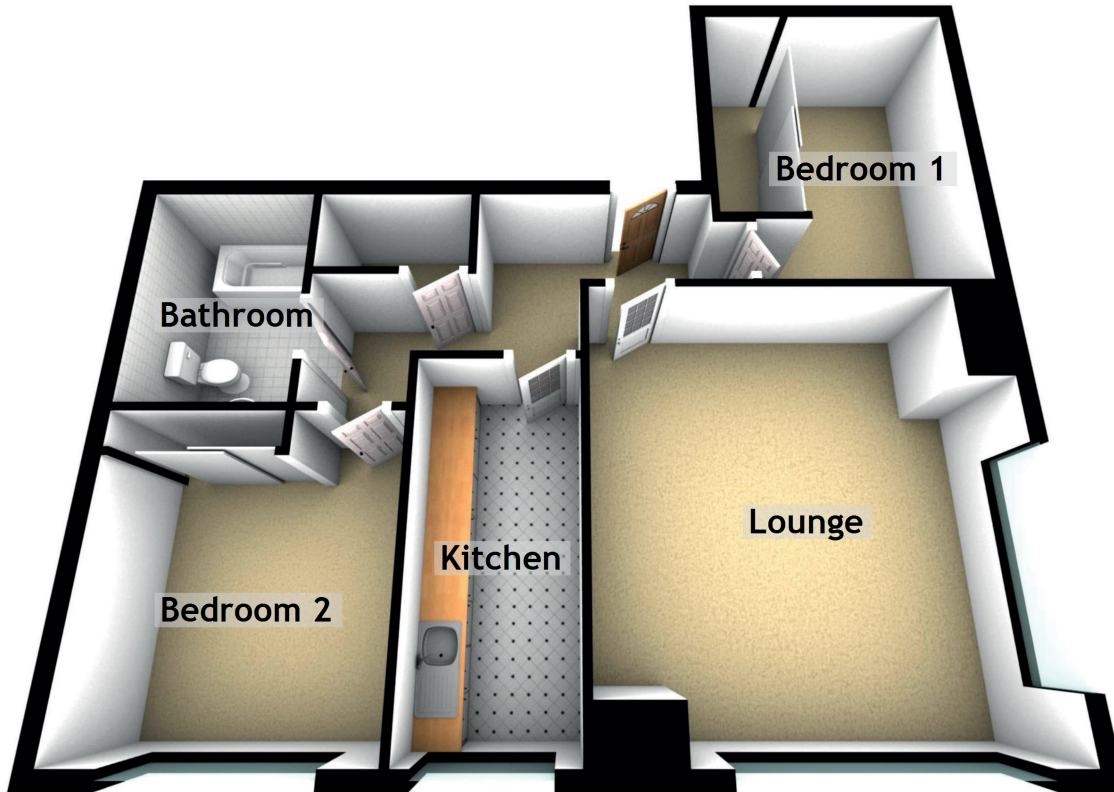

16 West Wellhall Wynd

HAMILTON, SOUTH LANARKSHIRE, ML3 9GA

Approximate Dimensions (Taken from the widest point)

Lounge	5.00m (16'5") x 4.70m (15'5")
Kitchen	4.20m (13'10") x 1.80m (5'11")
Bedroom 1	3.90m (12'10") x 3.00m (9'10")
Bedroom 2	3.50m (11'6") x 3.20m (10'6")
Bathroom	2.30m (7'7") x 1.90m (6'3")

Gross internal floor area (m²): 65m² | EPC Rating: C