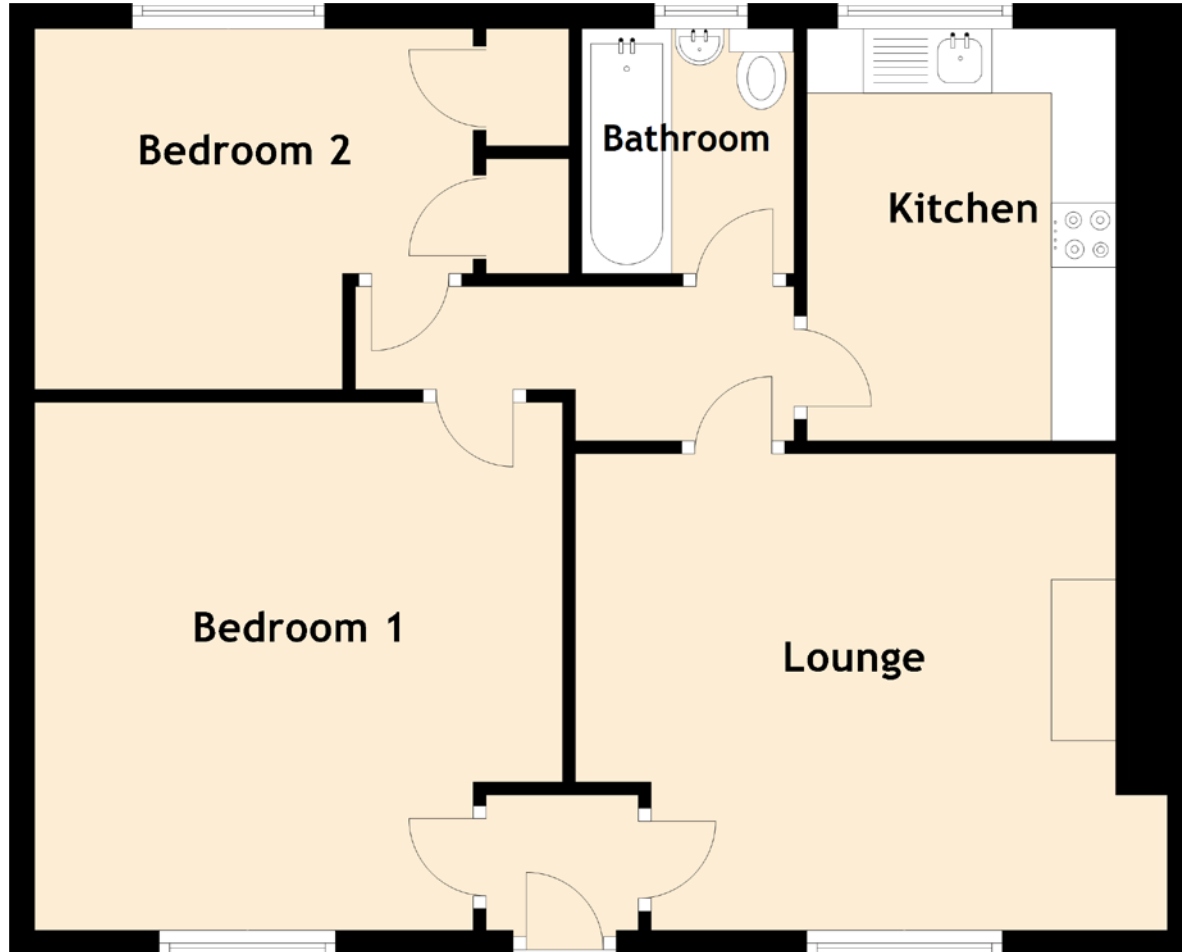

# 15 Curate Wynd

KINROSS, FIFE, KY13 8DX

Approximate Dimensions  
(Taken from the widest point)

Lounge	4.20m (13'9") x 3.70m (12'2")
Kitchen	2.75m (9') x 2.40m (7'10")
Bedroom 1	4.10m (13'5") x 4.10m (13'5")
Bedroom 2	3.30m (10'10") x 2.80m (9'2")
Bathroom	1.90m (6'3") x 1.65m (5'5")

Gross internal floor area (m<sup>2</sup>): TBCm<sup>2</sup>  
EPC Rating: TBC