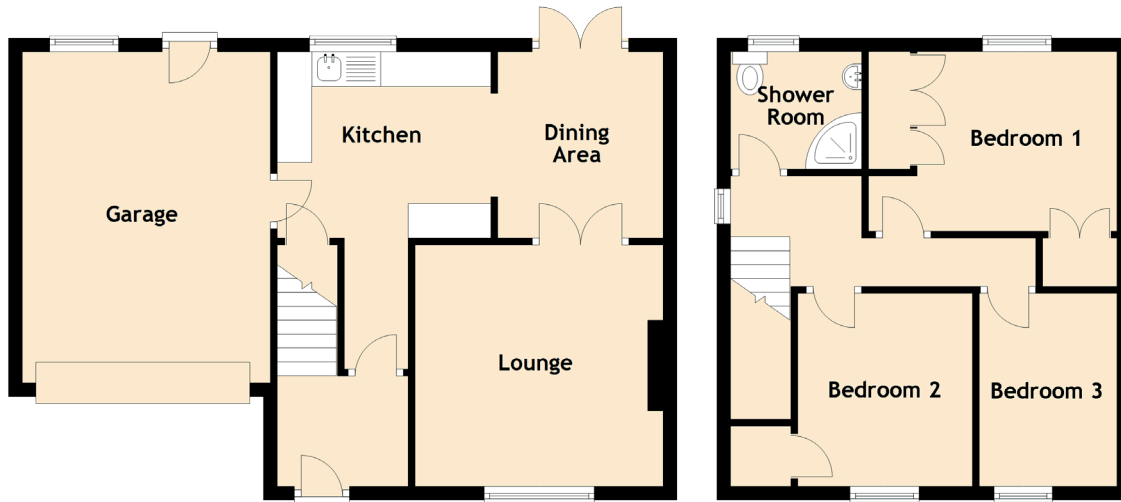

45 Arbirlot Road

ARBROATH, ANGUS, DD11 2ES

Approximate Dimensions (Taken from the widest point)

Lounge	3.60m (11'10") x 3.50m (11'6")
Kitchen	3.10m (10'2") x 2.70m (8'10")
Dining Area	2.70m (8'10") x 2.40m (7'10")
Bedroom 1	3.60m (11'10") x 2.60m (8'6")
Bedroom 2	2.80m (9'2") x 2.60m (8'6")
Bedroom 3	2.80m (9'2") x 2.00m (6'7")
Shower Room	2.10m (6'11") x 1.70m (5'7")
Garage	4.80m (15'9") x 3.60m (11'10")