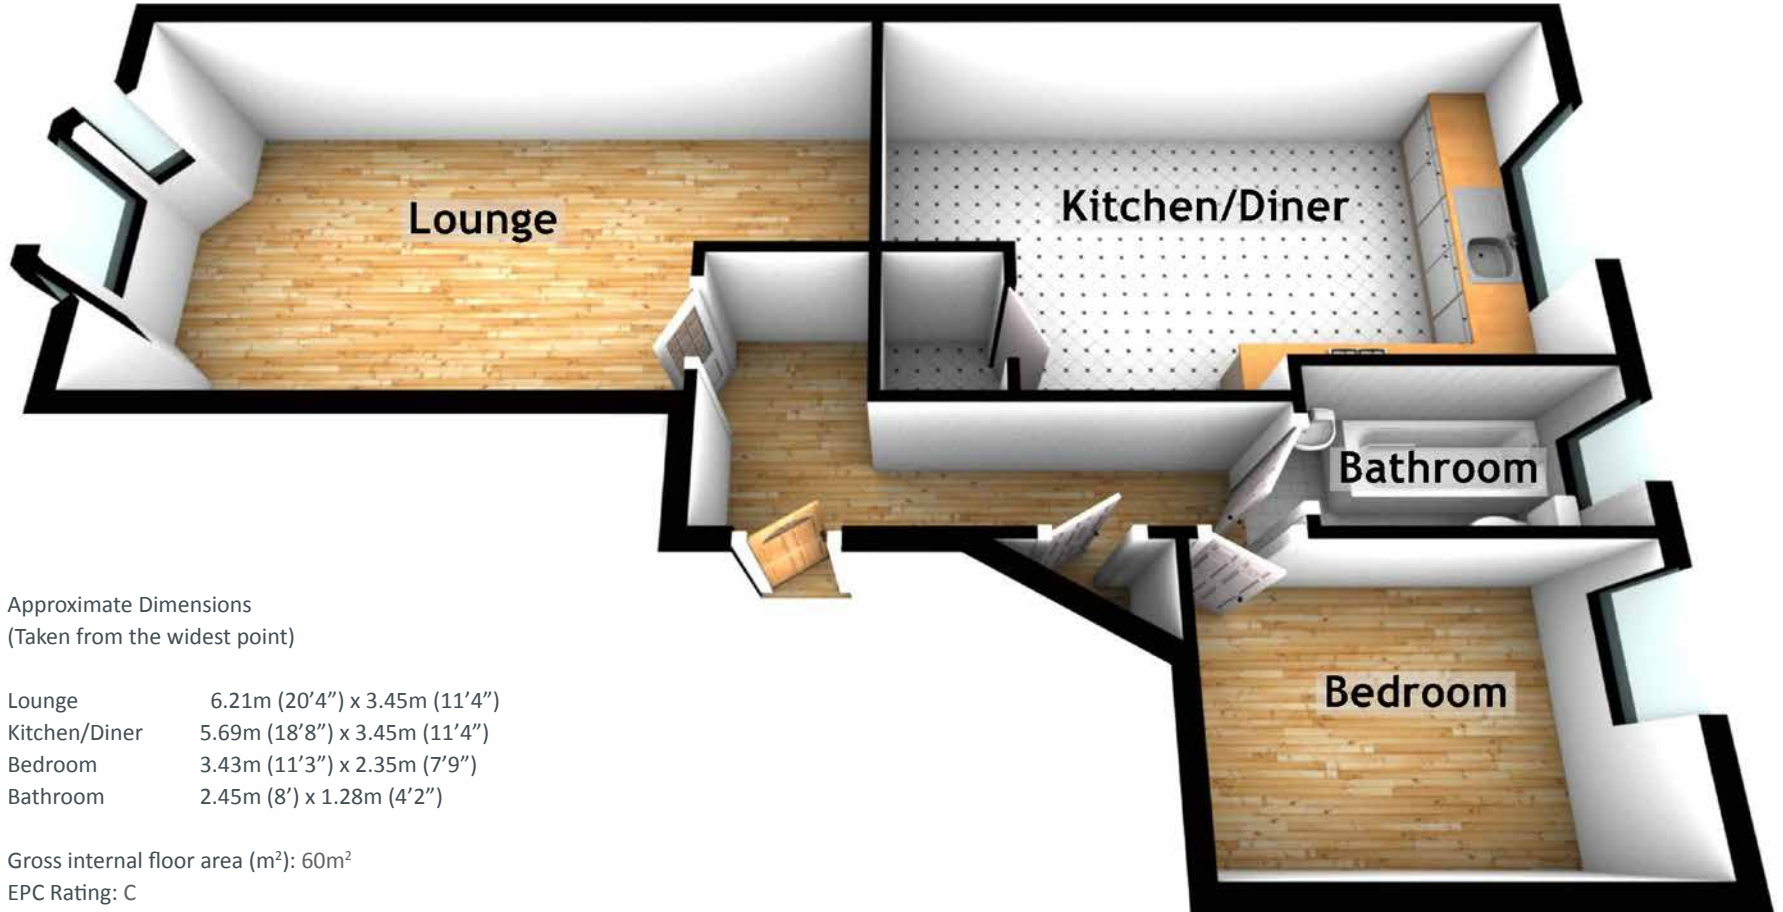

61/6 Restalrig Road

EDINBURGH, EH6 8BE

Approximate Dimensions
(Taken from the widest point)

Lounge	6.21m (20'4") x 3.45m (11'4")
Kitchen/Diner	5.69m (18'8") x 3.45m (11'4")
Bedroom	3.43m (11'3") x 2.35m (7'9")
Bathroom	2.45m (8') x 1.28m (4'2")

Gross internal floor area (m²): 60m²

EPC Rating: C