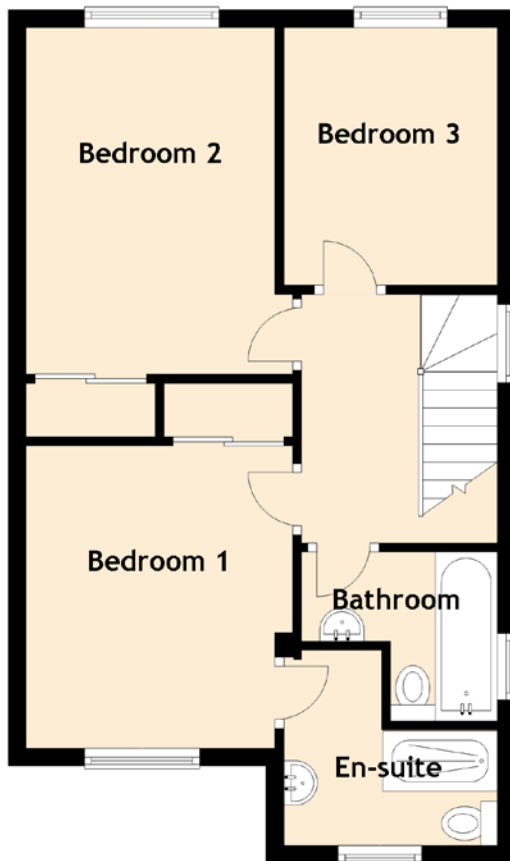

# 6 Coats Crescent

ALLOA, CLACKMANNANSHIRE, FK10 2AQ

Approximate Dimensions  
(Taken from the widest point)

Lounge	5.00m (16'5") x 4.20m (13'9")
Kitchen/Diner	5.20m (17'1") x 2.90m (9'6")
Conservatory	3.10m (10'2") x 3.10m (10'2")
WC	1.80m (5'11") x 1.00m (3'3")
Bedroom 1	3.40m (11'2") x 3.00m (9'10")
En-suite	2.40m (7'10") x 2.20m (7'2")
Bedroom 2	3.90m (12'10") x 3.00m (9'10")
Bedroom 3	2.90m (9'6") x 2.40m (7'10")
Bathroom	2.10m (6'11") x 1.90m (6'3")