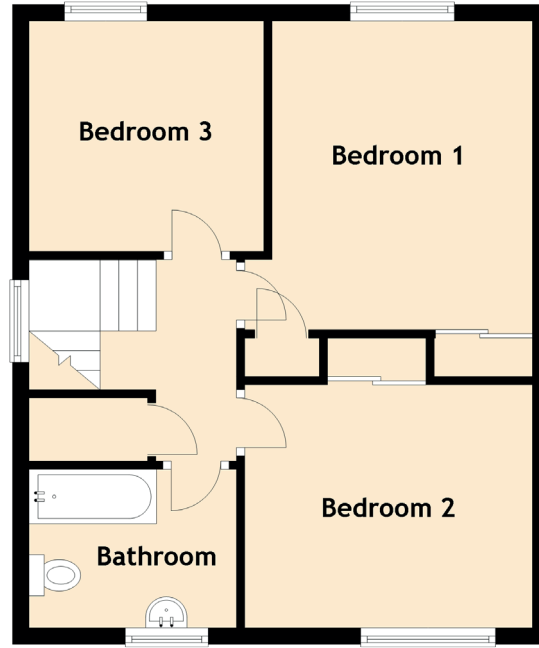

82 Hainburn Park

FAIRMILEHEAD, EDINBURGH, EH10 7HJ

Approximate Dimensions
(Taken from the widest point)

Lounge	7.35m (24'1") x 3.52m (11'7")
Kitchen	3.62m (11'11") x 3.11m (10'2")
Bedroom 1	3.74m (12'3") x 3.48m (11'5")
Bedroom 2	3.48m (11'5") x 2.94m (9'8")
Bedroom 3	2.84m (9'4") x 2.79m (9'2")
Bathroom	2.57m (8'5") x 1.90m (6'3")
WC	1.92m (6'4") x 0.96m (3'2")