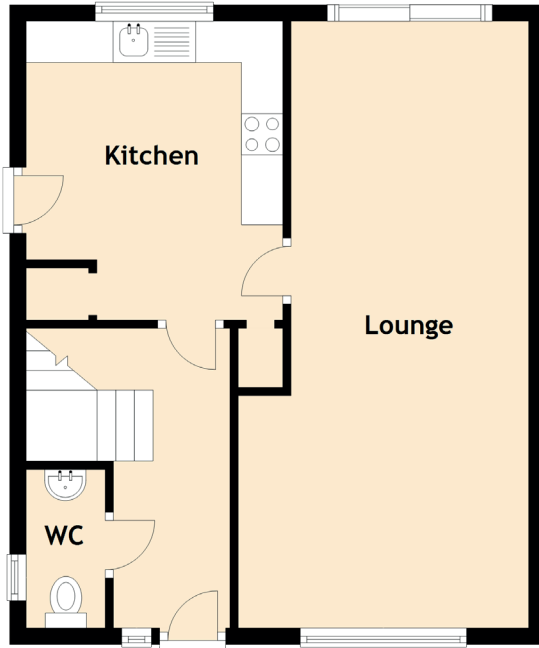

82 Hainburn Park

FAIRMILEHEAD, EDINBURGH, EH10 7HJ

Approximate Dimensions
(Taken from the widest point)

Lounge	7.35m (24'1") x 3.52m (11'7")
Kitchen	3.62m (11'11") x 3.11m (10'2")
Bedroom 1	3.74m (12'3") x 3.48m (11'5")
Bedroom 2	3.48m (11'5") x 2.94m (9'8")
Bedroom 3	2.84m (9'4") x 2.79m (9'2")
Bathroom	2.57m (8'5") x 1.90m (6'3")
WC	1.92m (6'4") x 0.96m (3'2")