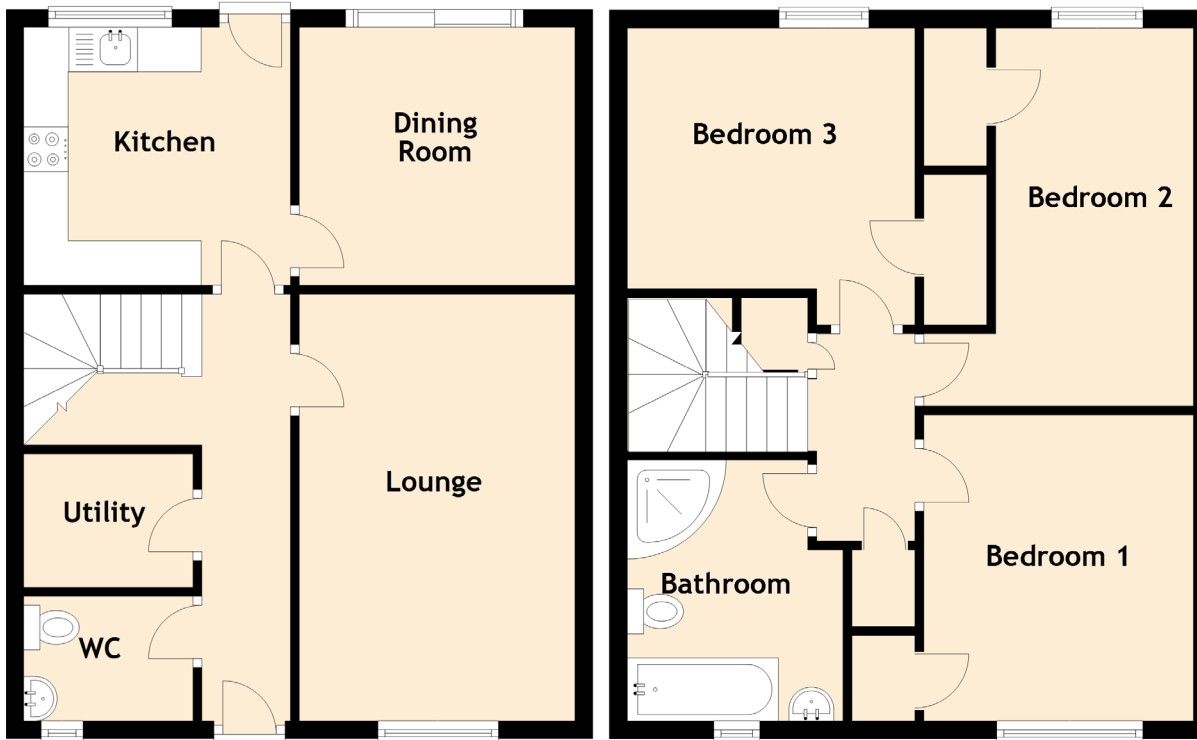

5 Castle Grove

LONGFORGAN, ANGUS, DD2 5HZ

THE DETAILS

Approximate Dimensions
(Taken from the widest point)

| | |
|-------------|--------------------------------|
| Lounge | 4.80m (15'9") x 3.10m (10'2") |
| Kitchen | 3.00m (9'10") x 2.90m (9'6") |
| Dining Room | 3.10m (10'2") x 2.90m (9'6") |
| Utility | 2.00m (6'7") x 1.50m (4'11") |
| WC | 2.00m (6'7") x 1.40m (4'7") |
| Bedroom 1 | 3.40m (11'2") x 3.00m (9'10") |
| Bedroom 2 | 4.30m (14'1") x 3.00m (9'10") |
| Bedroom 3 | 3.30m (10'10") x 3.20m (10'6") |
| Bathroom | 2.90m (9'6") x 2.40m (7'10") |

Gross internal floor area (m²): 98m²

EPC Rating: C