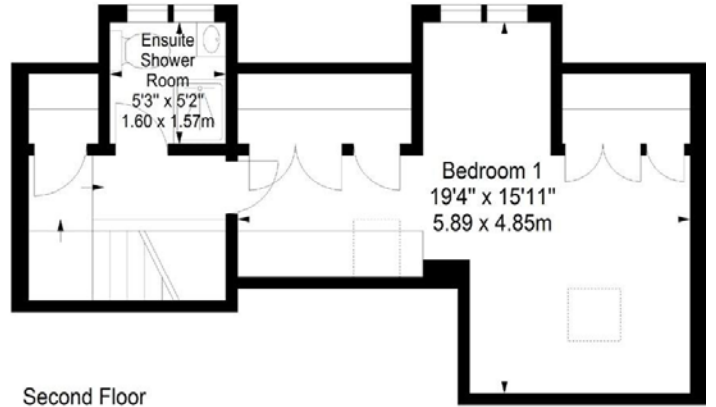

FLOOR PLAN, DIMENSIONS & MAP

Approximate Dimensions (Taken from the widest point)

Gross internal floor area (m²): 130m² | EPC Rating: D