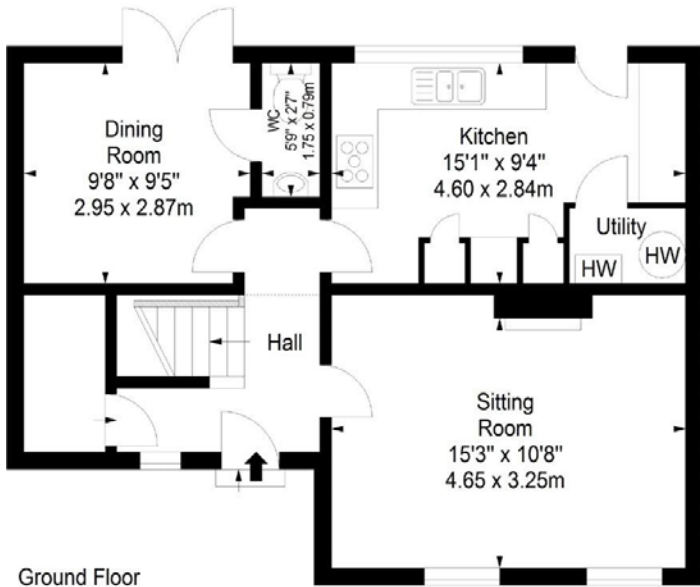

FLOOR PLAN, DIMENSIONS & MAP

Approximate Dimensions (Taken from the widest point)

Gross internal floor area (m²): 130m² | EPC Rating: D