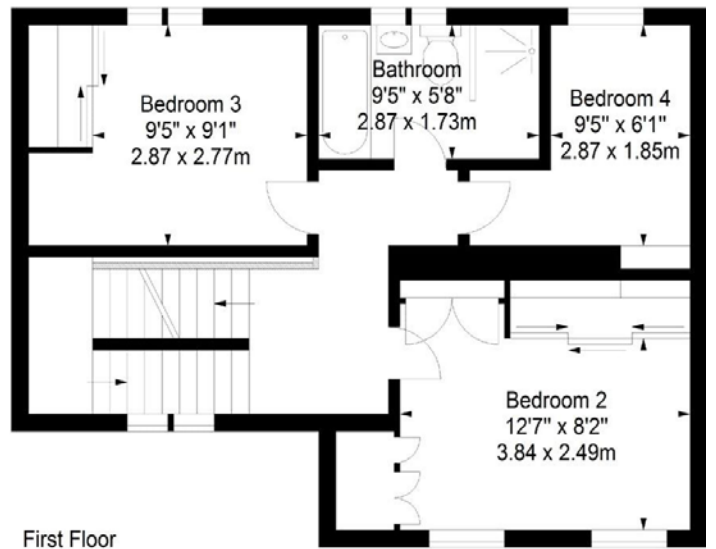

FLOOR PLAN, DIMENSIONS & MAP

Approximate Dimensions (Taken from the widest point)

Gross internal floor area (m²): 130m² | EPC Rating: D