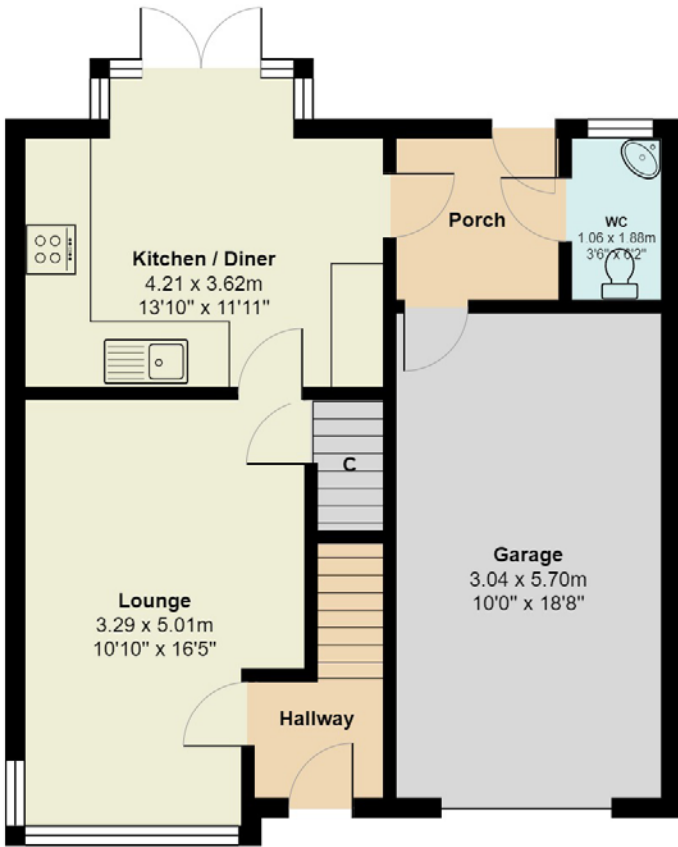

FLOOR PLAN, DIMENSIONS & MAP

Approximate Dimensions (Taken from the widest point)

Gross internal floor area (m²): 92m² | EPC Rating: C

Extras: All fitted floor coverings, light fittings, curtains, and blinds are included in the sale.