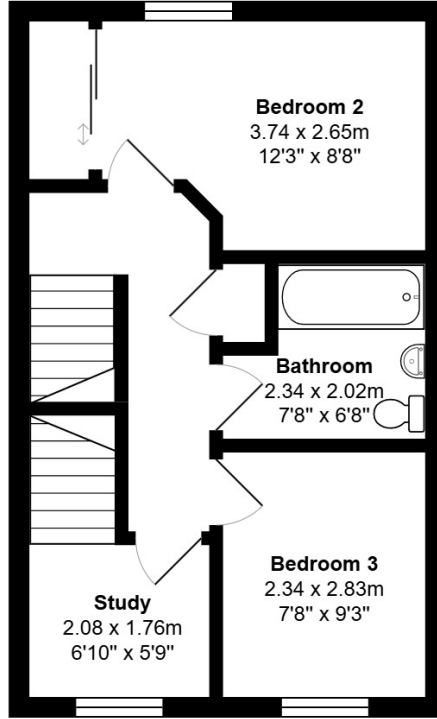

FLOOR PLAN, DIMENSIONS & MAP

Approximate Dimensions (Taken from the widest point)

Gross internal floor area (m²): 89m² | EPC Rating: B