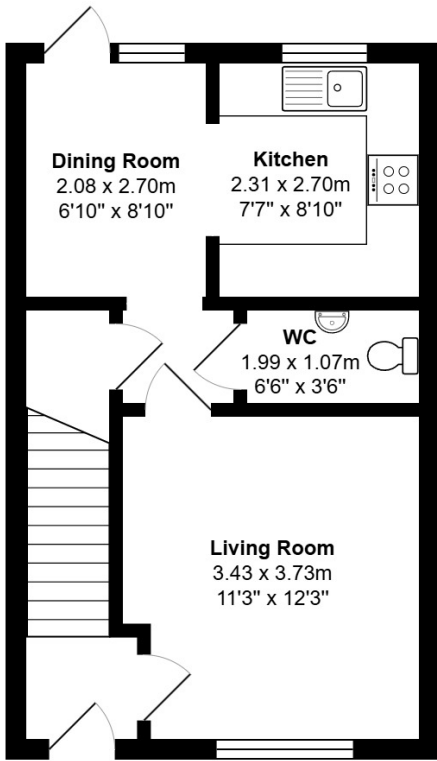

FLOOR PLAN, DIMENSIONS & MAP

Approximate Dimensions (Taken from the widest point)

Gross internal floor area (m²): 89m² | EPC Rating: B