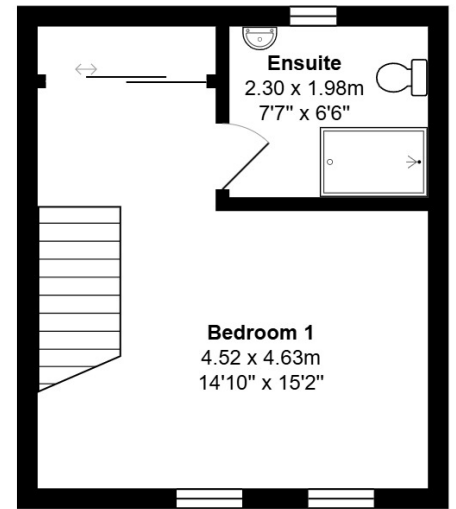

FLOOR PLAN, DIMENSIONS & MAP

Approximate Dimensions (Taken from the widest point)

Gross internal floor area (m²): 89m² | EPC Rating: B