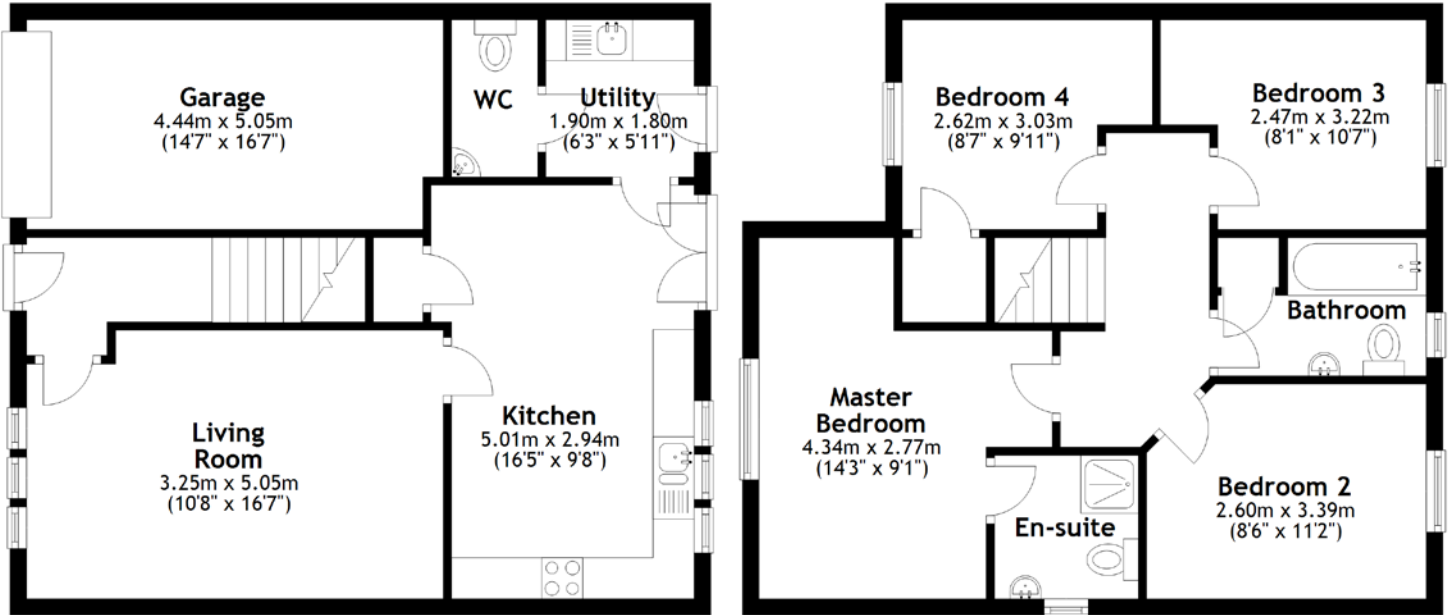

# FLOOR PLAN, DIMENSIONS & MAP

Approximate Dimensions (Taken from the widest point)

Gross internal floor area (m<sup>2</sup>): 96m<sup>2</sup> | EPC Rating: C

Extras: Floor coverings, blinds and lights are included in the sale.