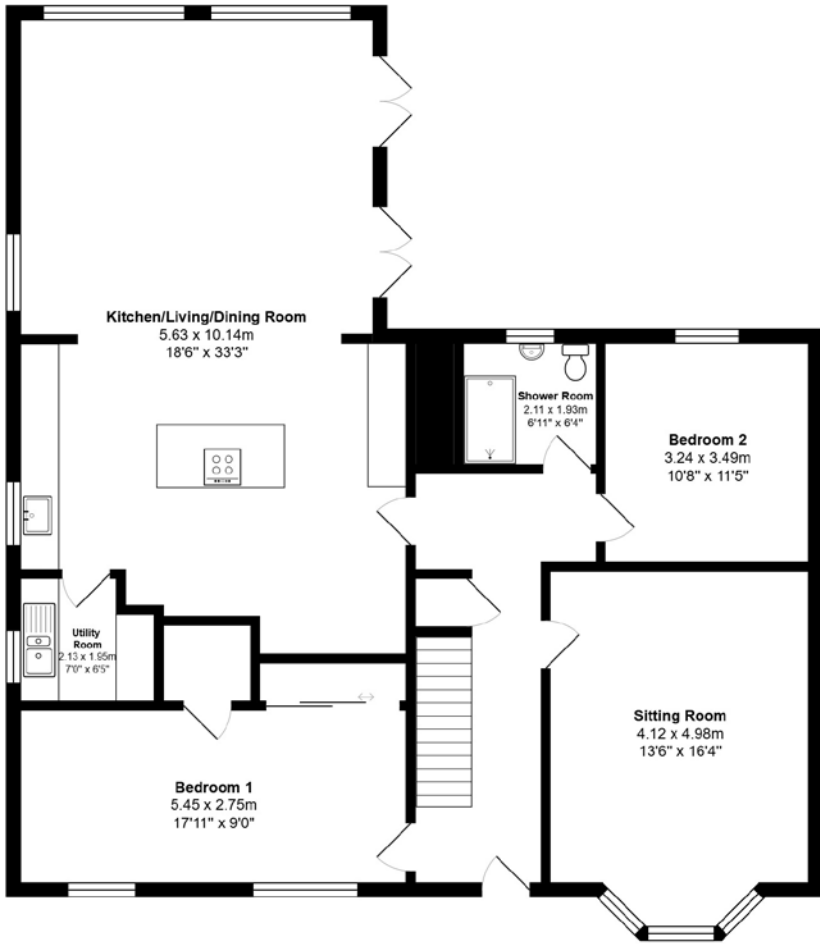

FLOOR PLAN, DIMENSIONS & MAP

Approximate Dimensions (Taken from the widest point)

Gross internal floor area (m²): 152m² | EPC Rating: C