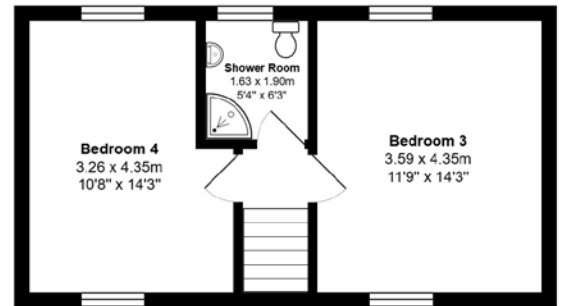

FLOOR PLAN, DIMENSIONS & MAP

Approximate Dimensions (Taken from the widest point)

Gross internal floor area (m²): 152m² | EPC Rating: C