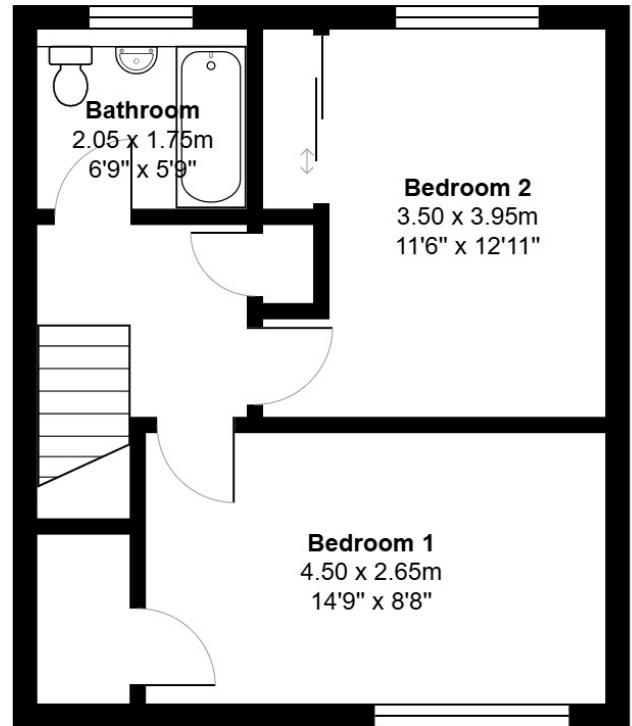

FLOOR PLAN, DIMENSIONS & MAP

Approximate Dimensions (Taken from the widest point)

Gross internal floor area (m²): 74m²

EPC Rating: D