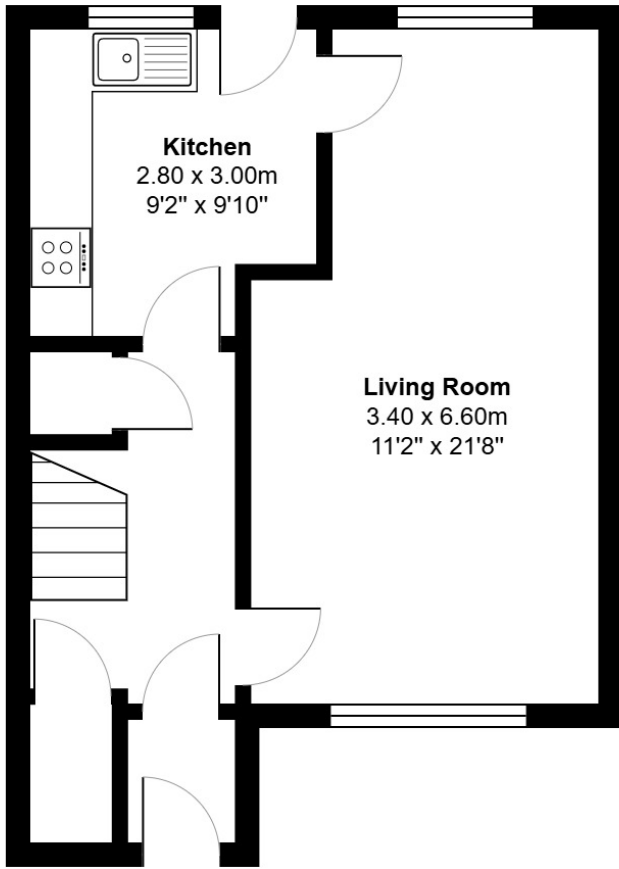

FLOOR PLAN, DIMENSIONS & MAP

Approximate Dimensions (Taken from the widest point)

Gross internal floor area (m²): 74m²

EPC Rating: D