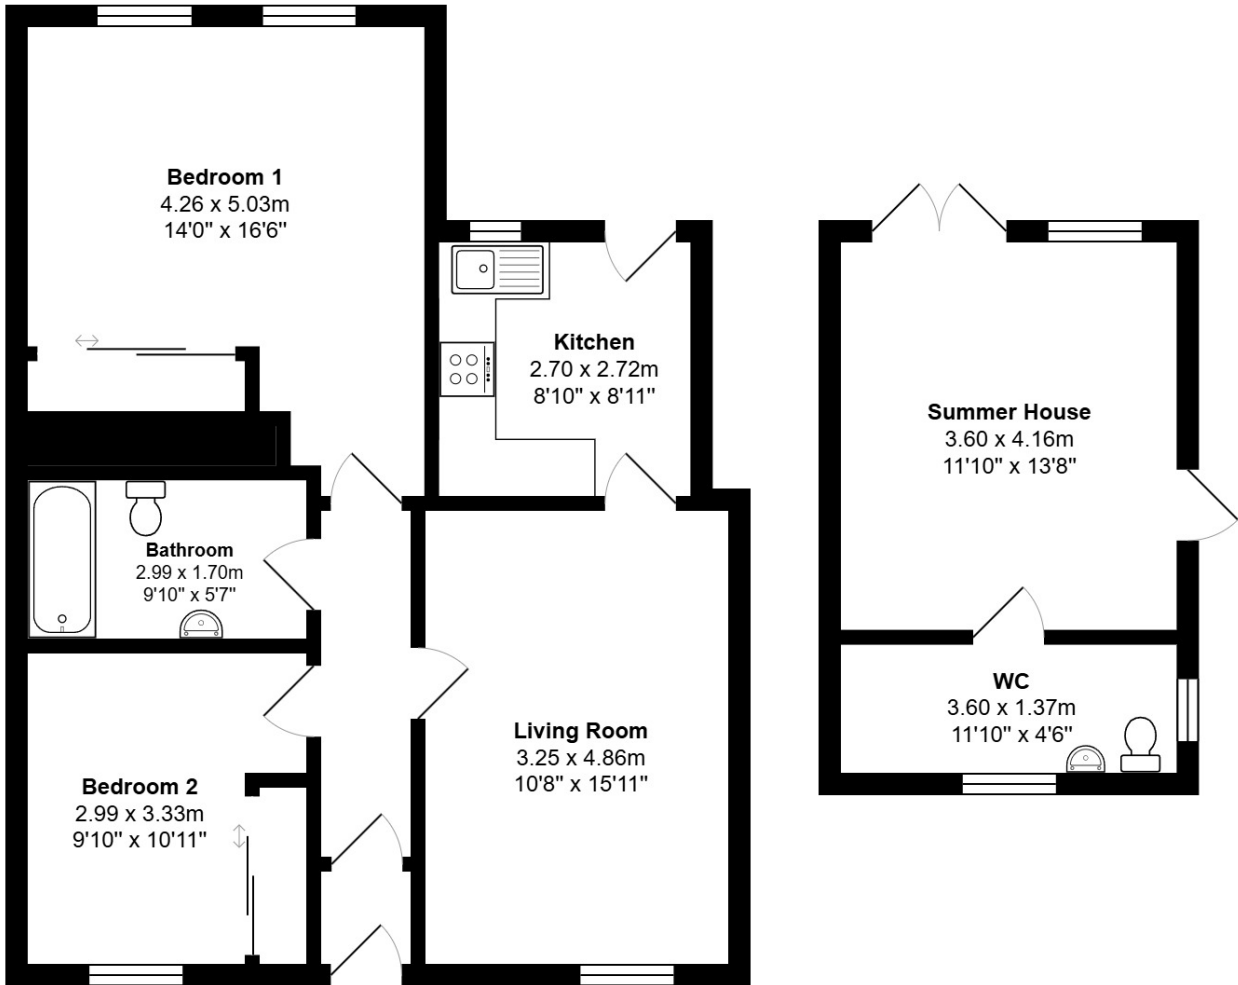

FLOOR PLAN, DIMENSIONS & MAP

Approximate Dimensions (Taken from the widest point)

Gross internal floor area (m²): 65m² | EPC Rating: C