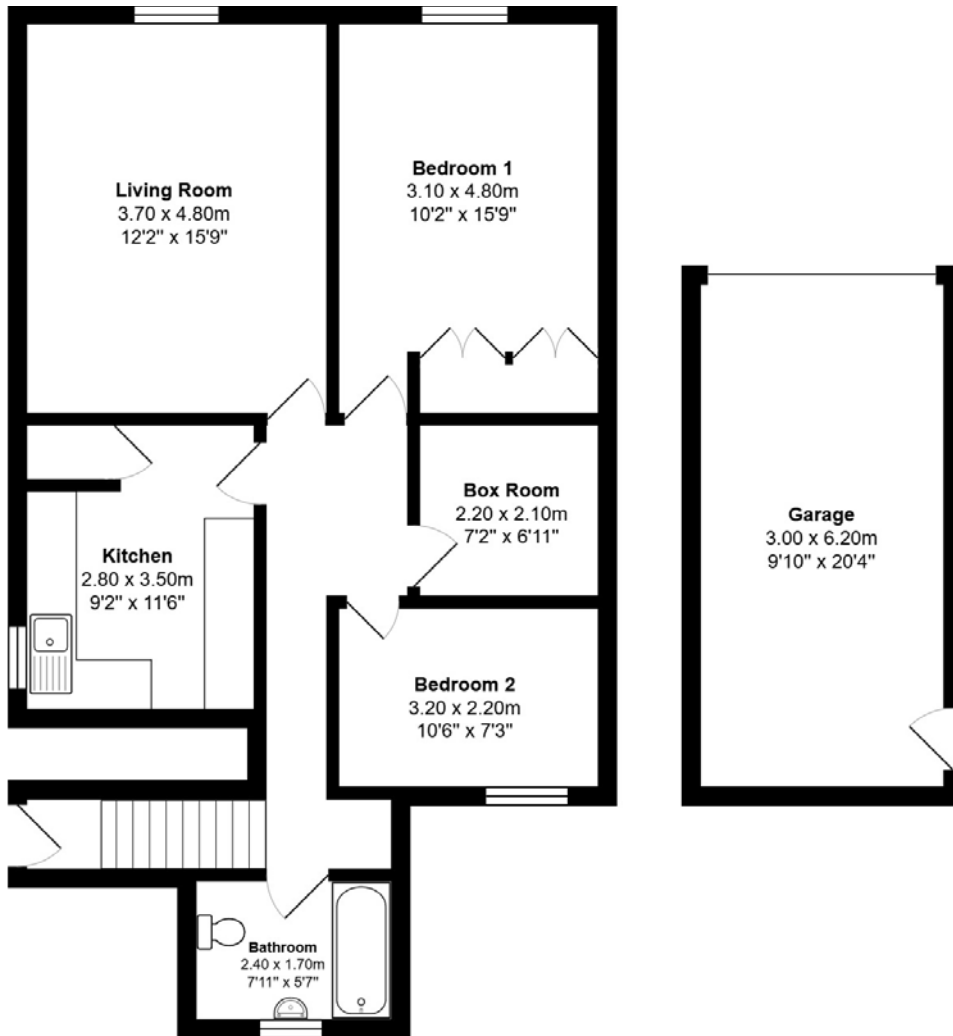

FLOOR PLAN, DIMENSIONS & MAP

Approximate Dimensions (Taken from the widest point)

Gross internal floor area (m²): 70m² | EPC Rating: C