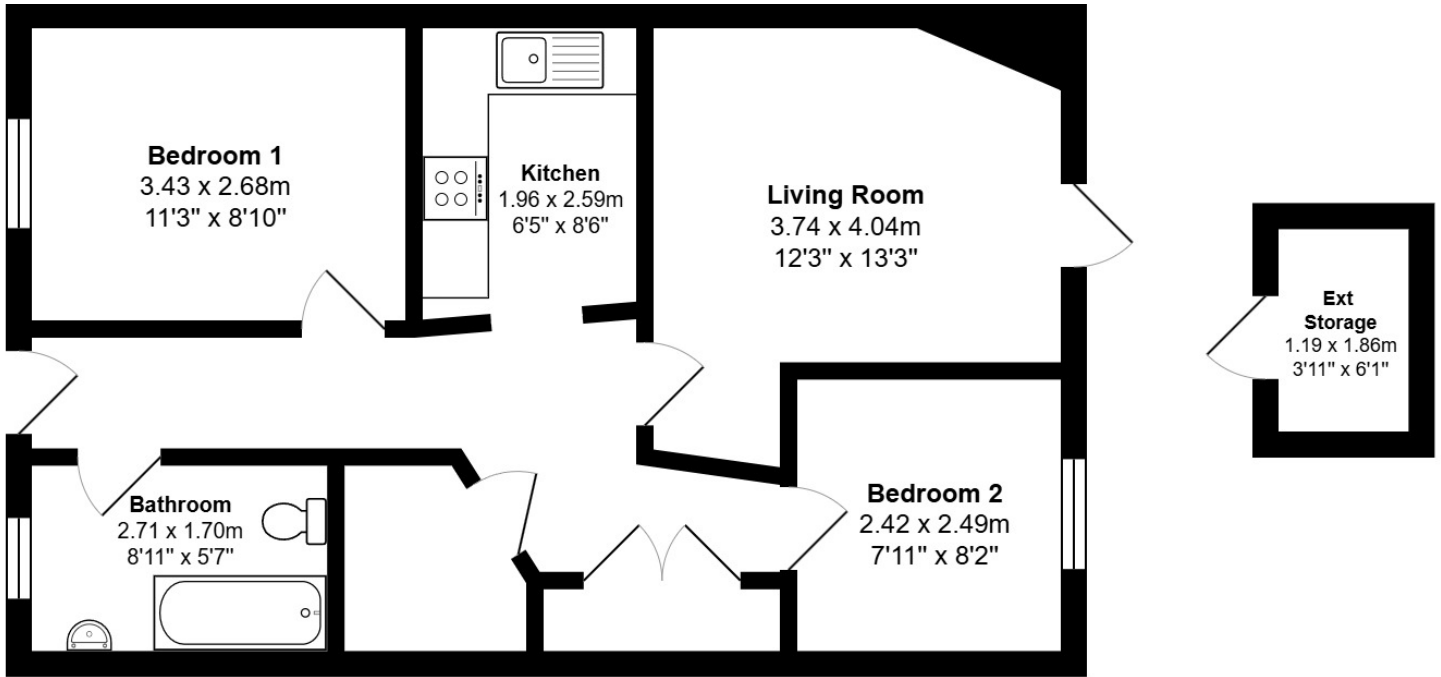

FLOOR PLAN, DIMENSIONS & MAP

Approximate Dimensions (Taken from the widest point)

Gross internal floor area (m²): 61m² | EPC Rating: C