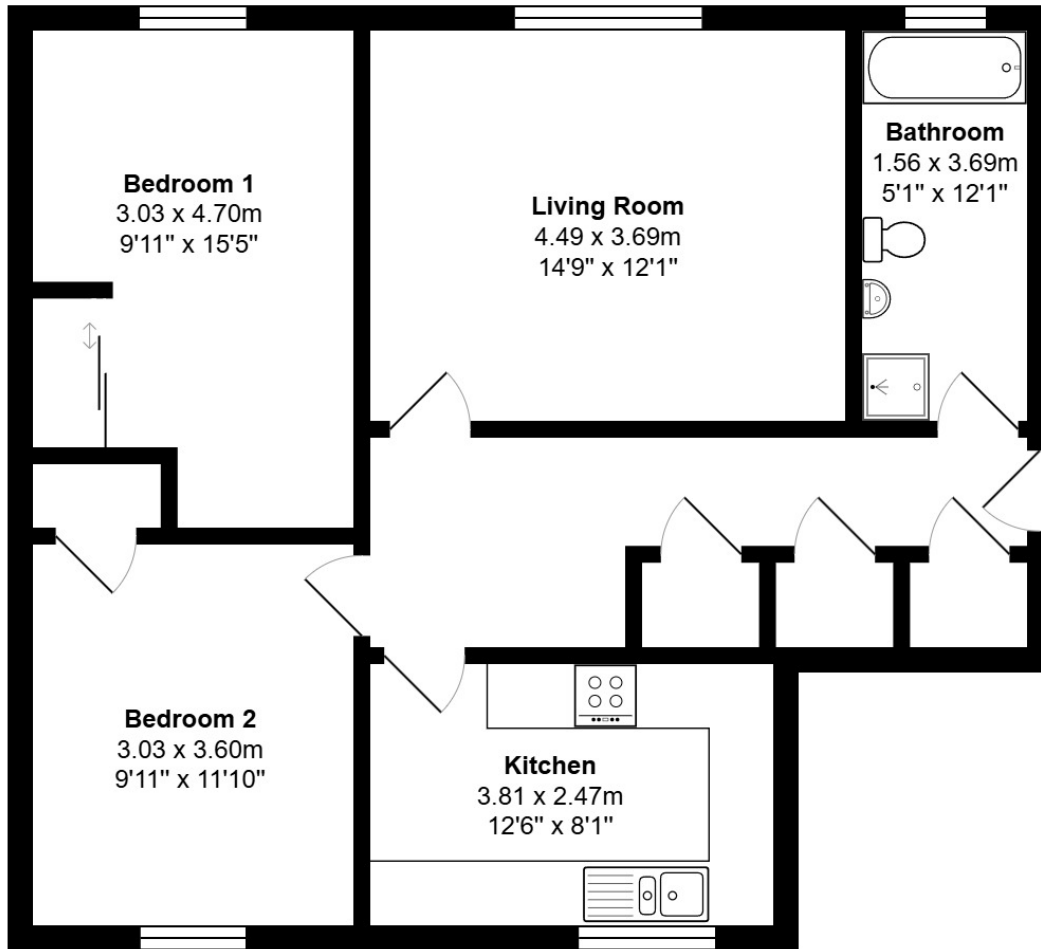

FLOOR PLAN, DIMENSIONS & MAP

Approximate Dimensions (Taken from the widest point)

Gross internal floor area (m²): 74m²

EPC Rating: C