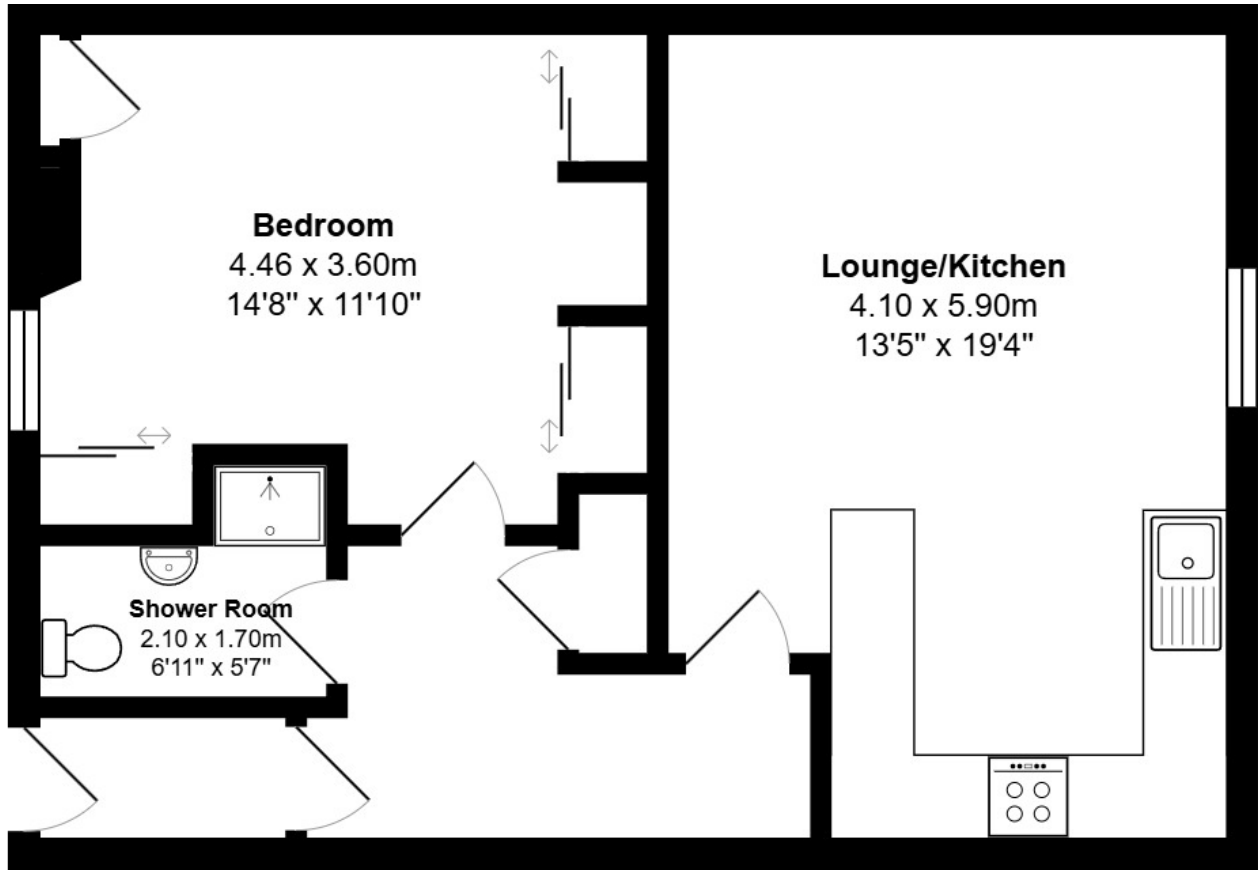

FLOOR PLAN, DIMENSIONS & MAP

Approximate Dimensions (Taken from the widest point)

Gross internal floor area (m²): 53m²
EPC Rating: D