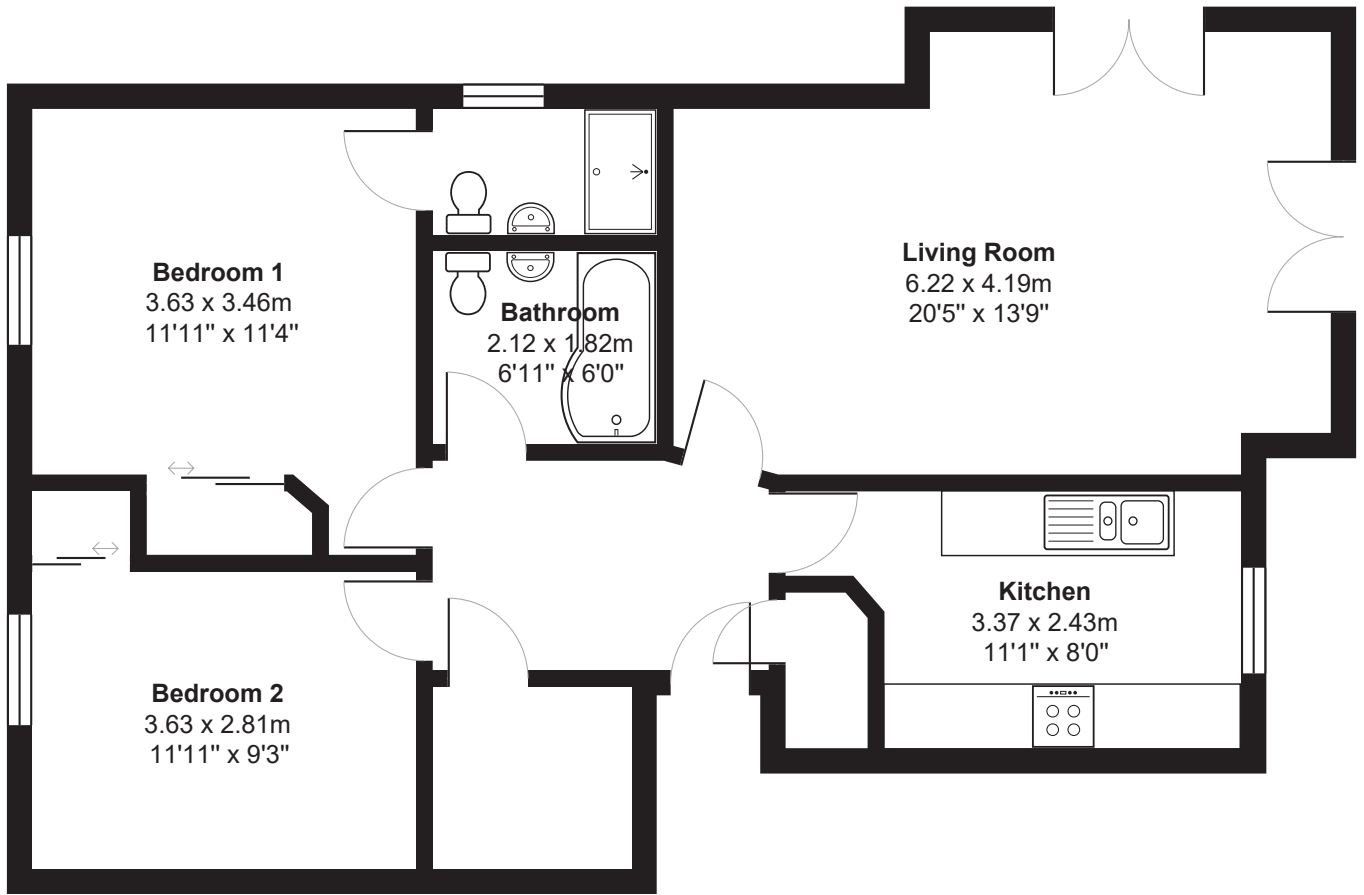

FLOOR PLAN, DIMENSIONS & MAP

Approximate Dimensions (Taken from the widest point)

Gross internal floor area (m²): 79m²
EPC Rating: C