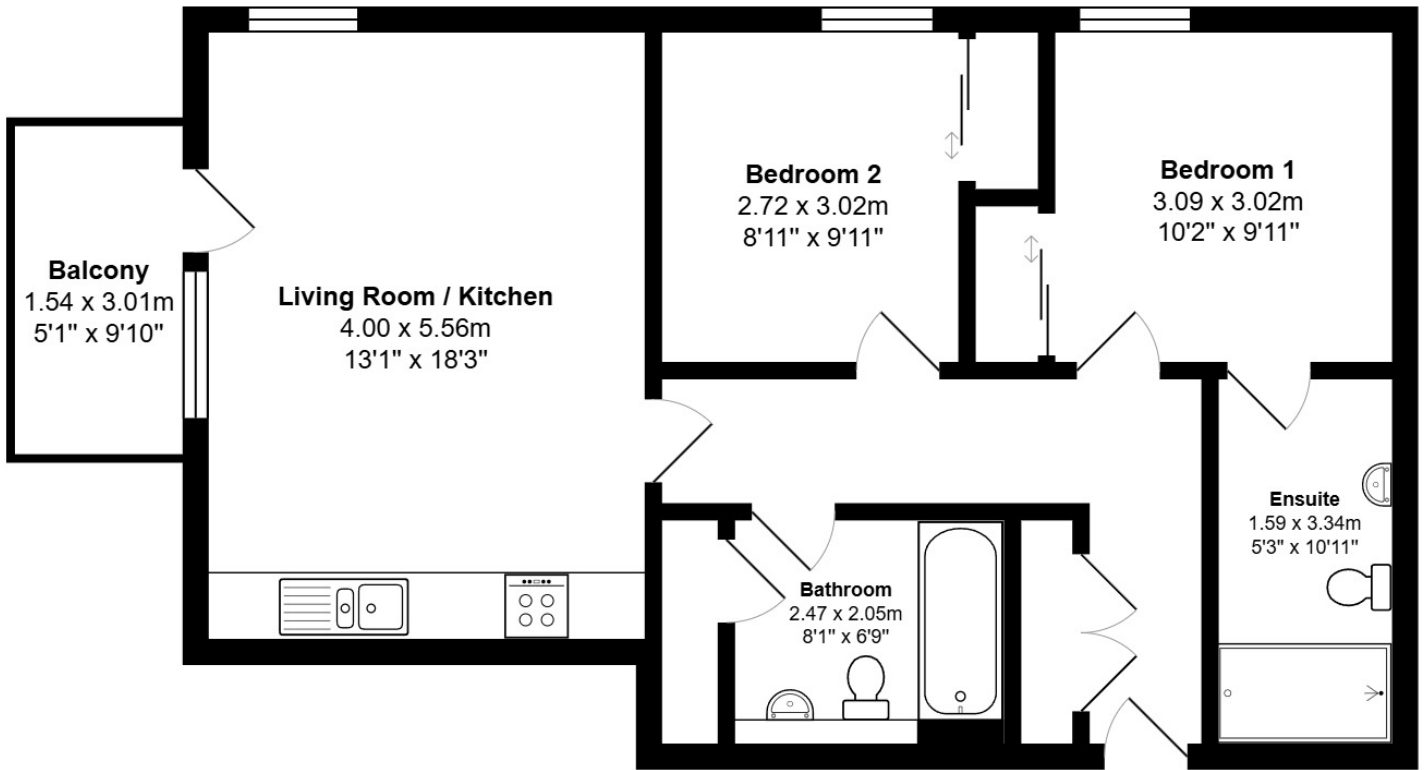

FLOOR PLAN, DIMENSIONS & MAP

Approximate Dimensions (Taken from the widest point)

Gross internal floor area (m²): 63m² | EPC Rating: C