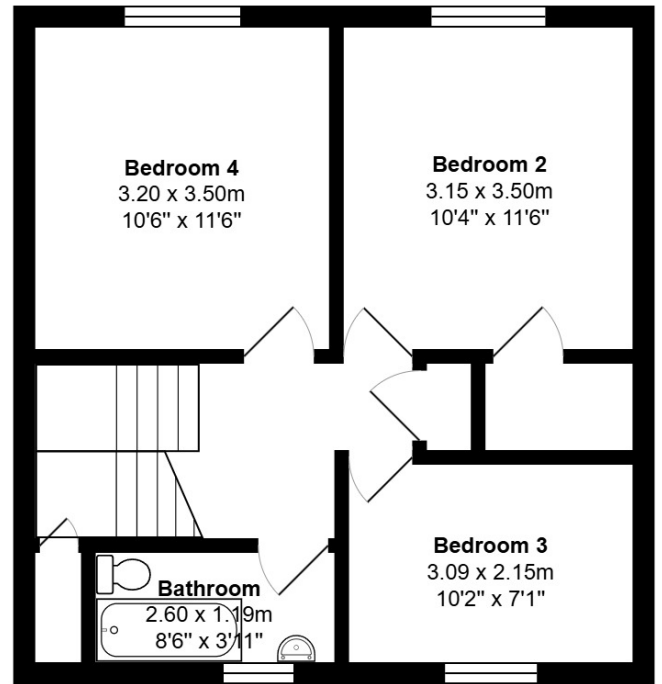

FLOOR PLAN, DIMENSIONS & MAP

Approximate Dimensions (Taken from the widest point)

Gross internal floor area (m²): 94m² | EPC Rating: D