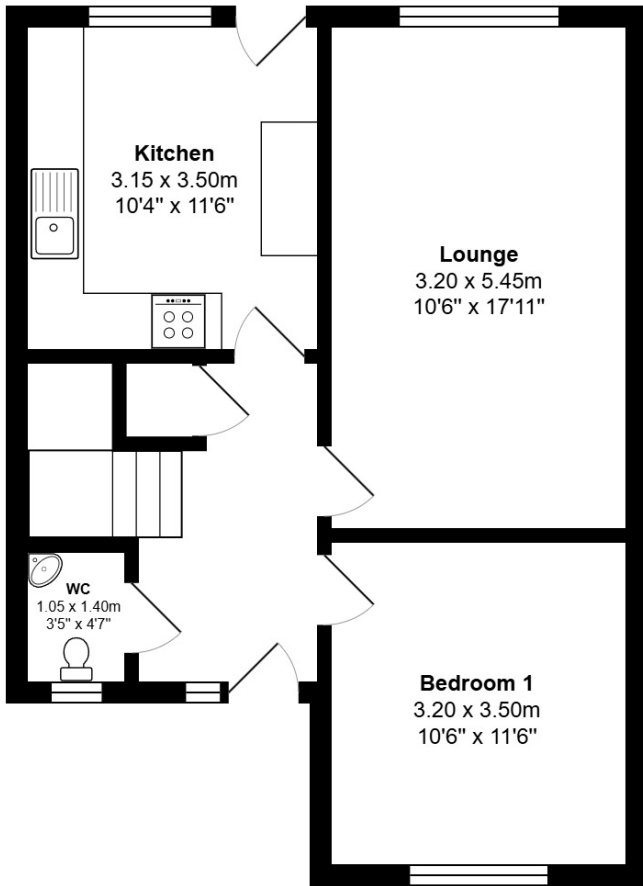

FLOOR PLAN, DIMENSIONS & MAP

Approximate Dimensions (Taken from the widest point)

Gross internal floor area (m²): 94m² | EPC Rating: D