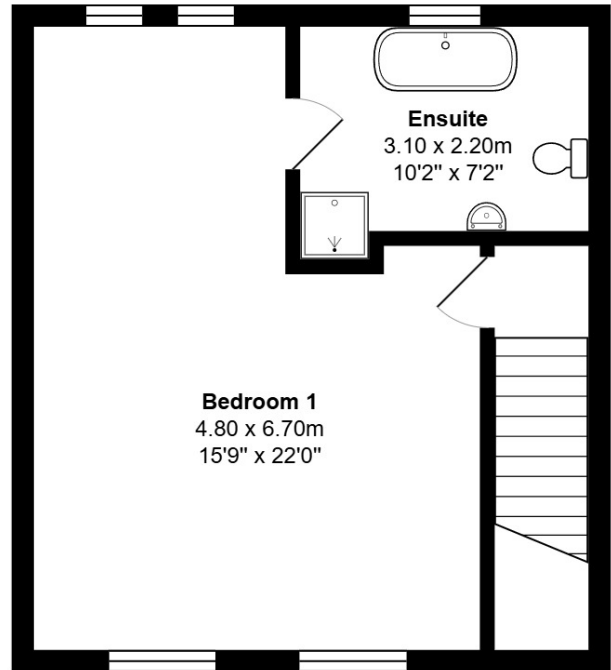

FLOOR PLAN, DIMENSIONS & MAP

Approximate Dimensions (Taken from the widest point)

Gross internal floor area (m²): 96m² | EPC Rating: D