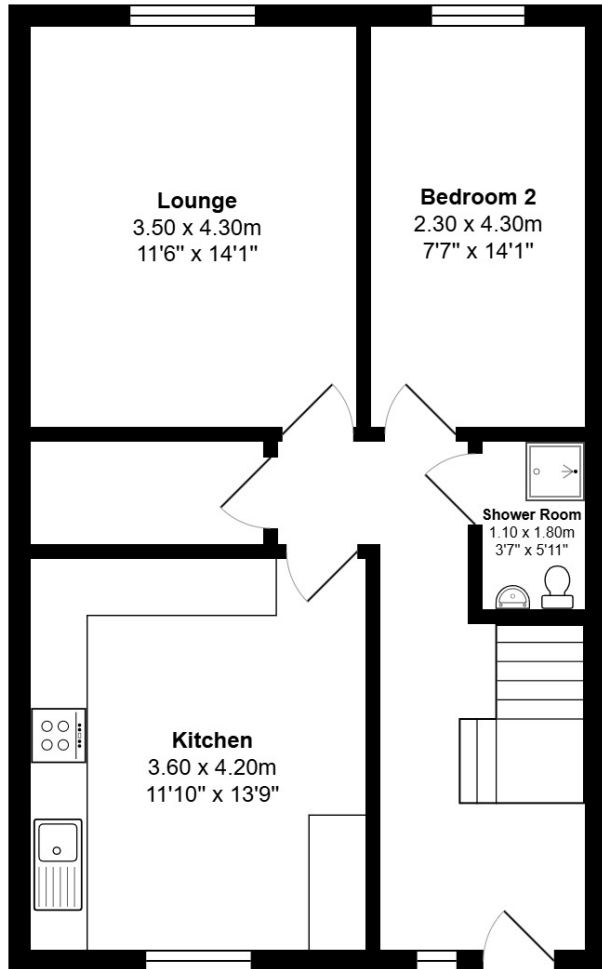

FLOOR PLAN, DIMENSIONS & MAP

Approximate Dimensions (Taken from the widest point)

Gross internal floor area (m²): 96m² | EPC Rating: D