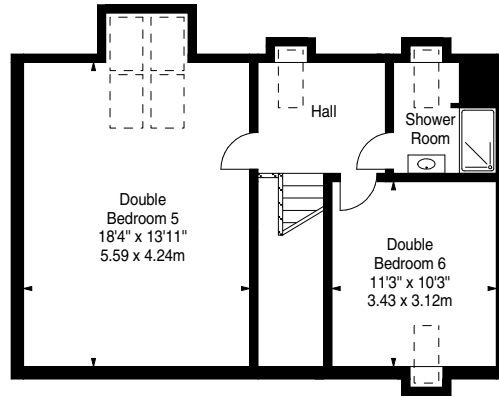

FLOOR PLAN, DIMENSIONS & MAP

[CLICK HERE FOR VIRTUAL TOUR](#)

[CLICK HERE FOR VIDEO TOUR](#)

Ground Floor

Approximate Dimensions (Taken from the widest point)

Gross internal floor area (m²): 184m²
EPC Rating: C