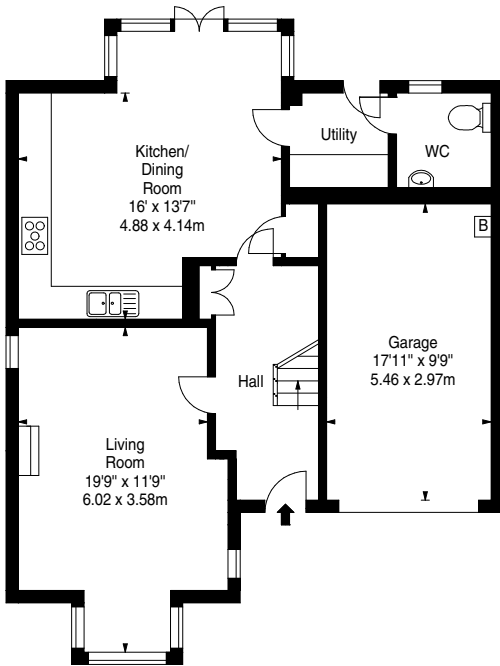

FLOOR PLAN, DIMENSIONS & MAP

[CLICK HERE FOR VIRTUAL TOUR](#)

[CLICK HERE FOR VIDEO TOUR](#)

Ground Floor

Approximate Dimensions (Taken from the widest point)

Gross internal floor area (m²): 184m²
EPC Rating: C