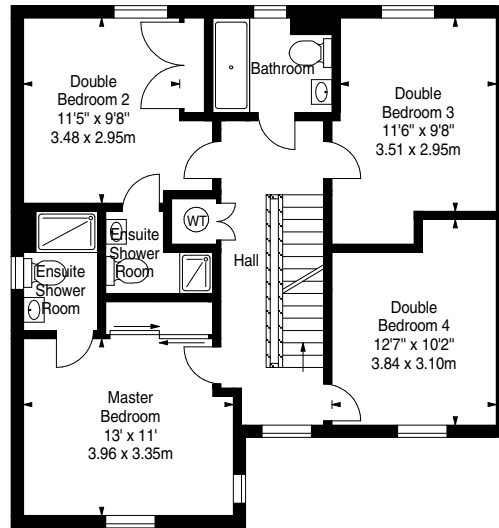

FLOOR PLAN, DIMENSIONS & MAP

[CLICK HERE FOR VIRTUAL TOUR](#)

[CLICK HERE FOR VIDEO TOUR](#)

Ground Floor

Approximate Dimensions (Taken from the widest point)

Gross internal floor area (m²): 184m²
EPC Rating: C