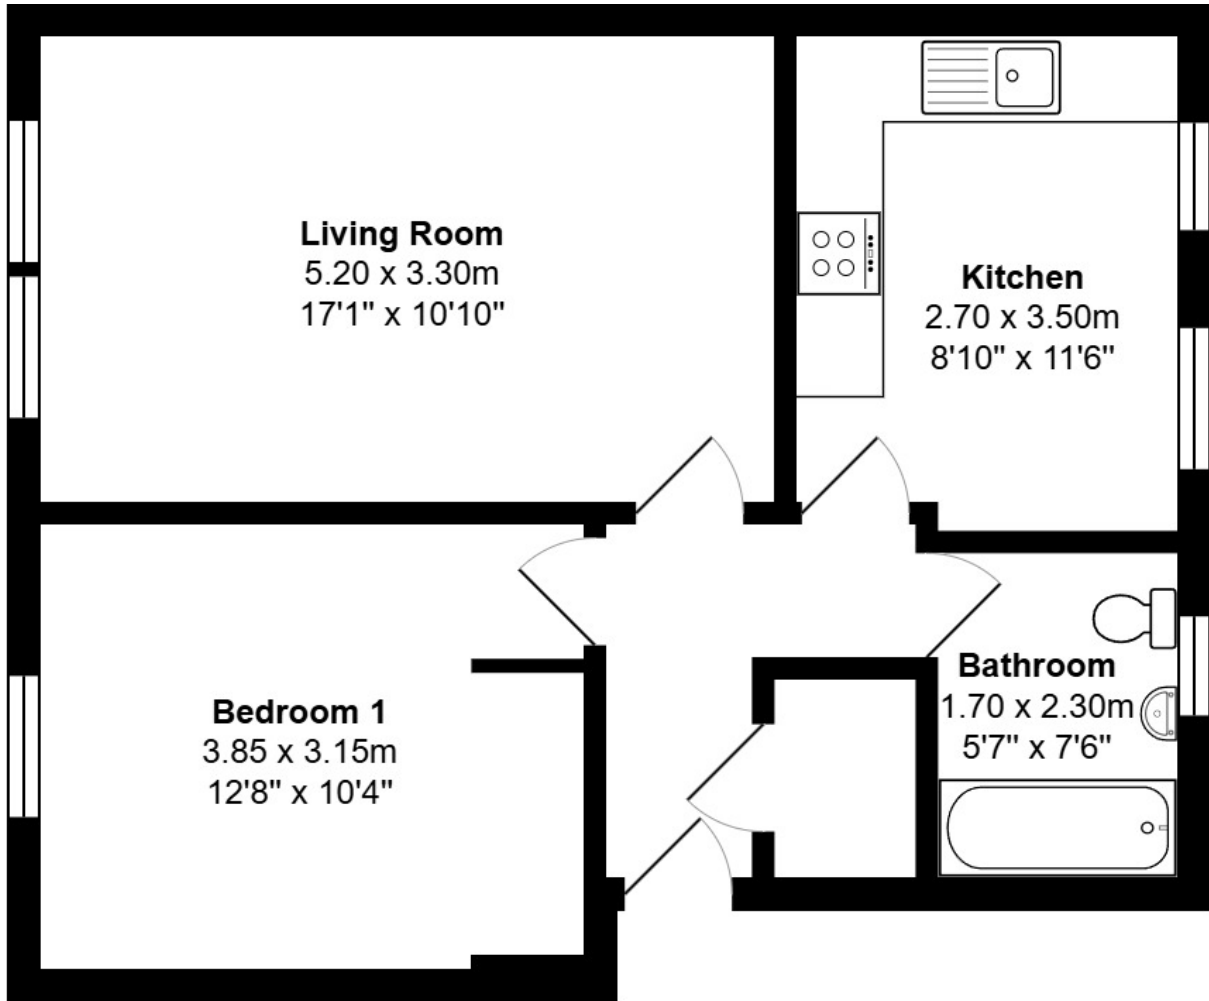

FLOOR PLAN, DIMENSIONS & MAP

Approximate Dimensions (Taken from the widest point)

Gross internal floor area (m²): 56m²

EPC Rating: C