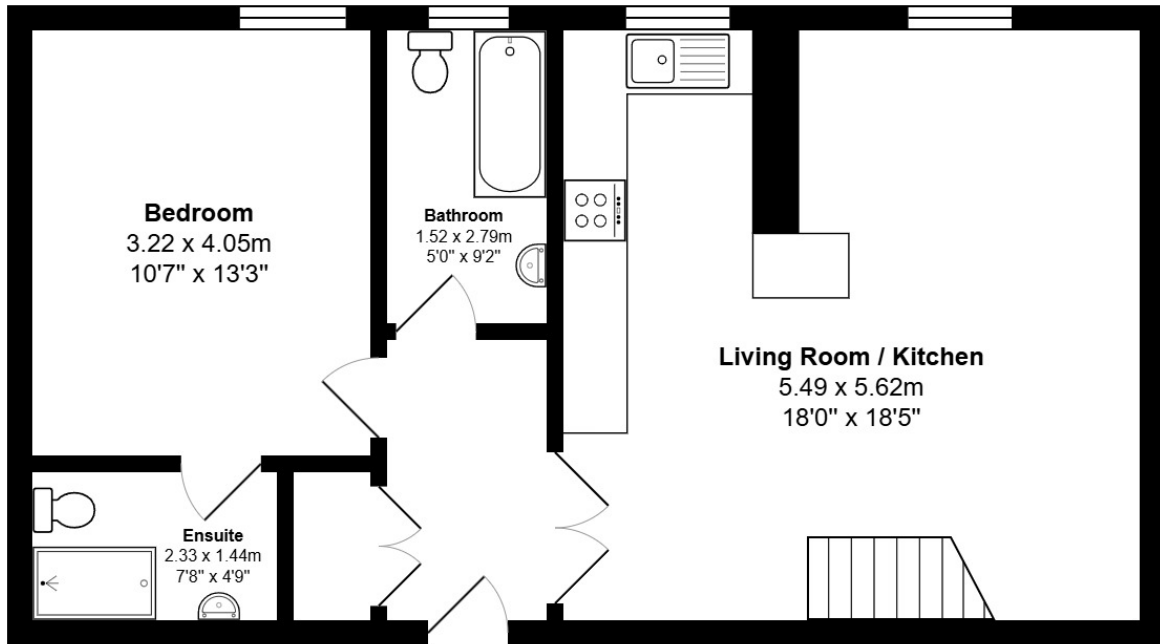

FLOOR PLAN, DIMENSIONS & MAP

Approximate Dimensions (Taken from the widest point)

Gross internal floor area (m²): 67m² | EPC Rating: C