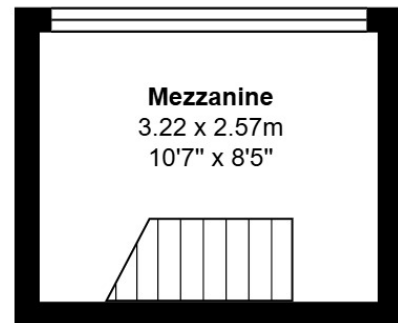

FLOOR PLAN, DIMENSIONS & MAP

Approximate Dimensions (Taken from the widest point)

Gross internal floor area (m²): 67m² | EPC Rating: C