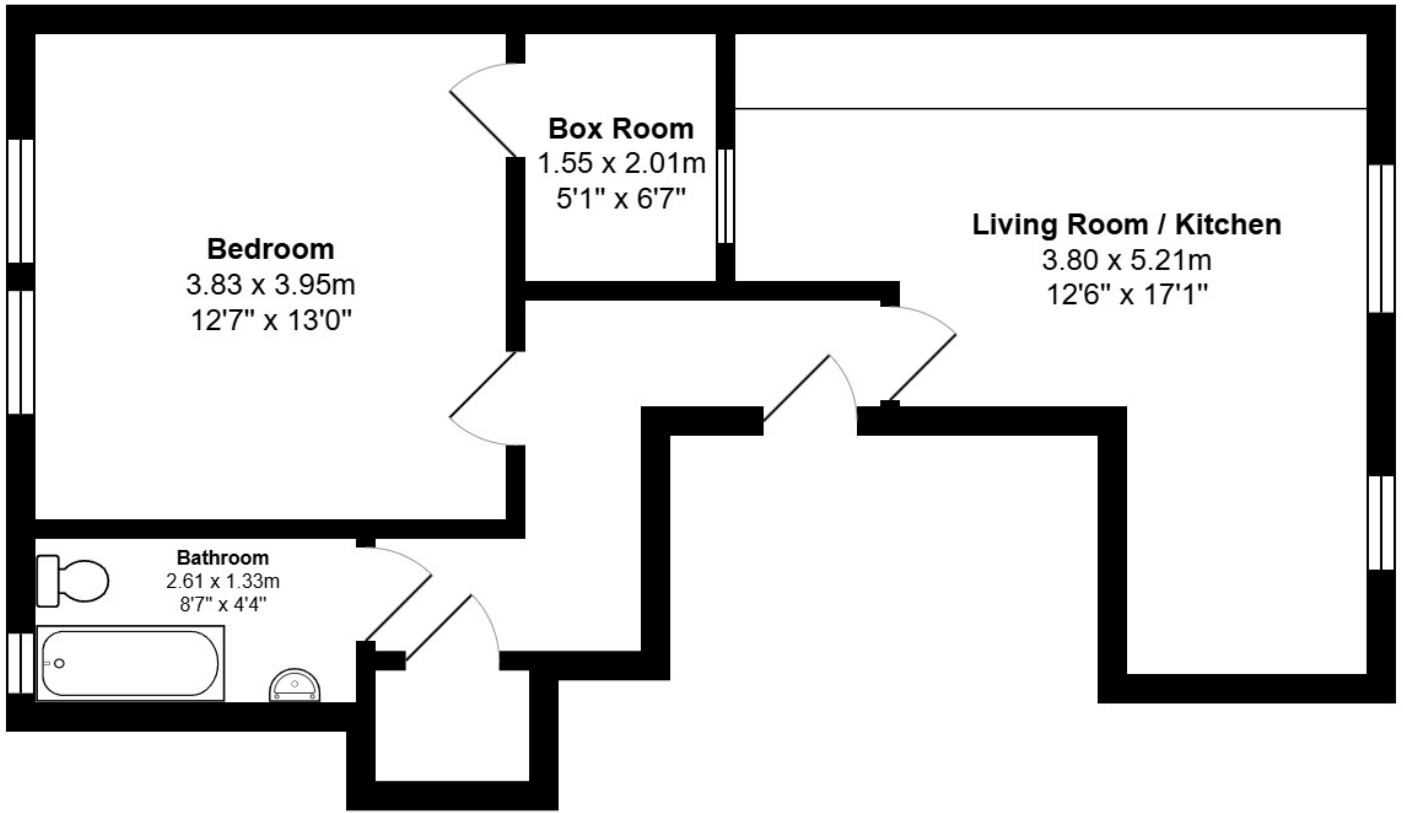

FLOOR PLAN, DIMENSIONS & MAP

Approximate Dimensions (Taken from the widest point)

Gross internal floor area (m²): 52m² | EPC Rating: C