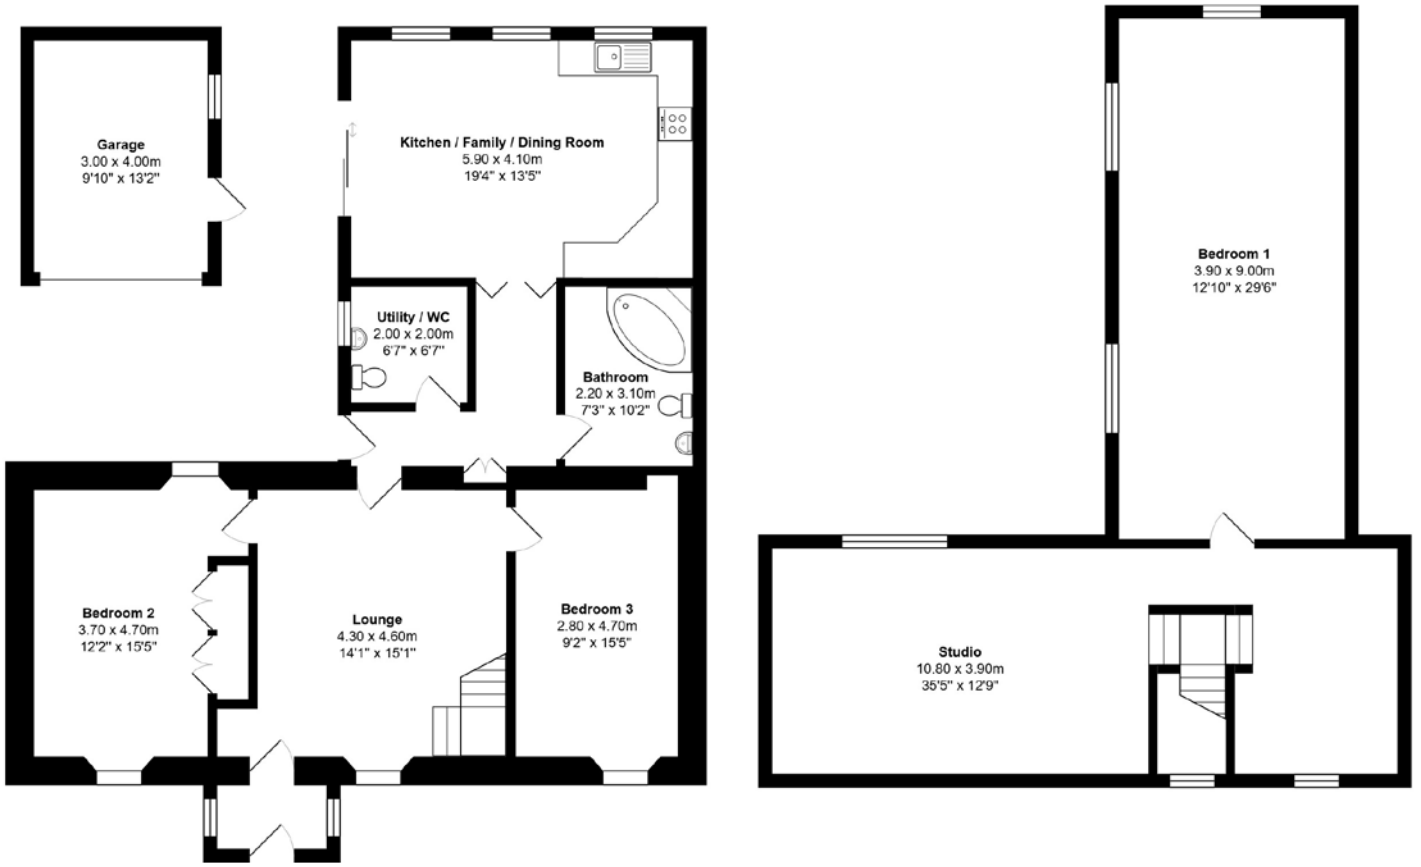

FLOOR PLAN, DIMENSIONS & MAP

Approximate Dimensions (Taken from the widest point)

Gross internal floor area (m²): 147m² | EPC Rating: D