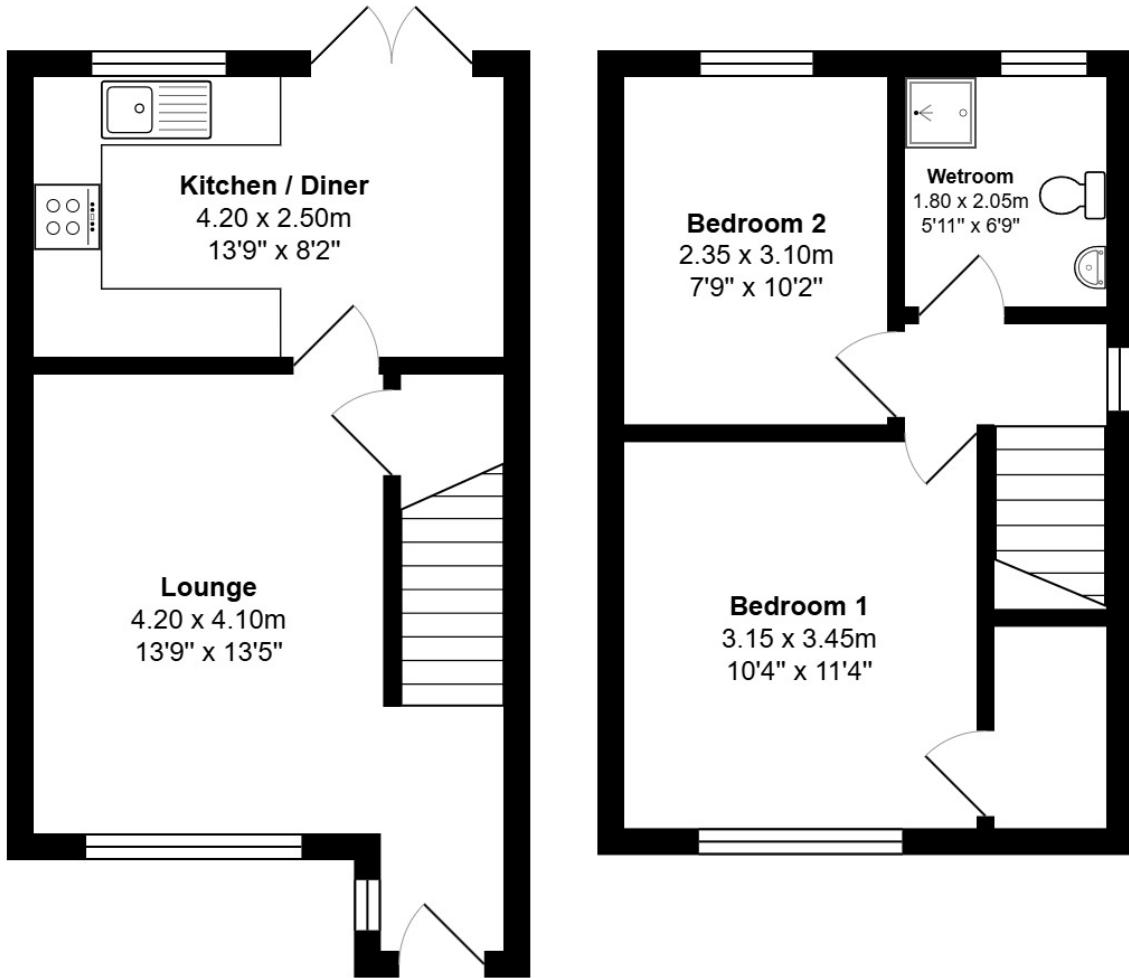

FLOOR PLAN, DIMENSIONS & MAP

Approximate Dimensions (Taken from the widest point)

Gross internal floor area (m²): 57m² | EPC Rating: C