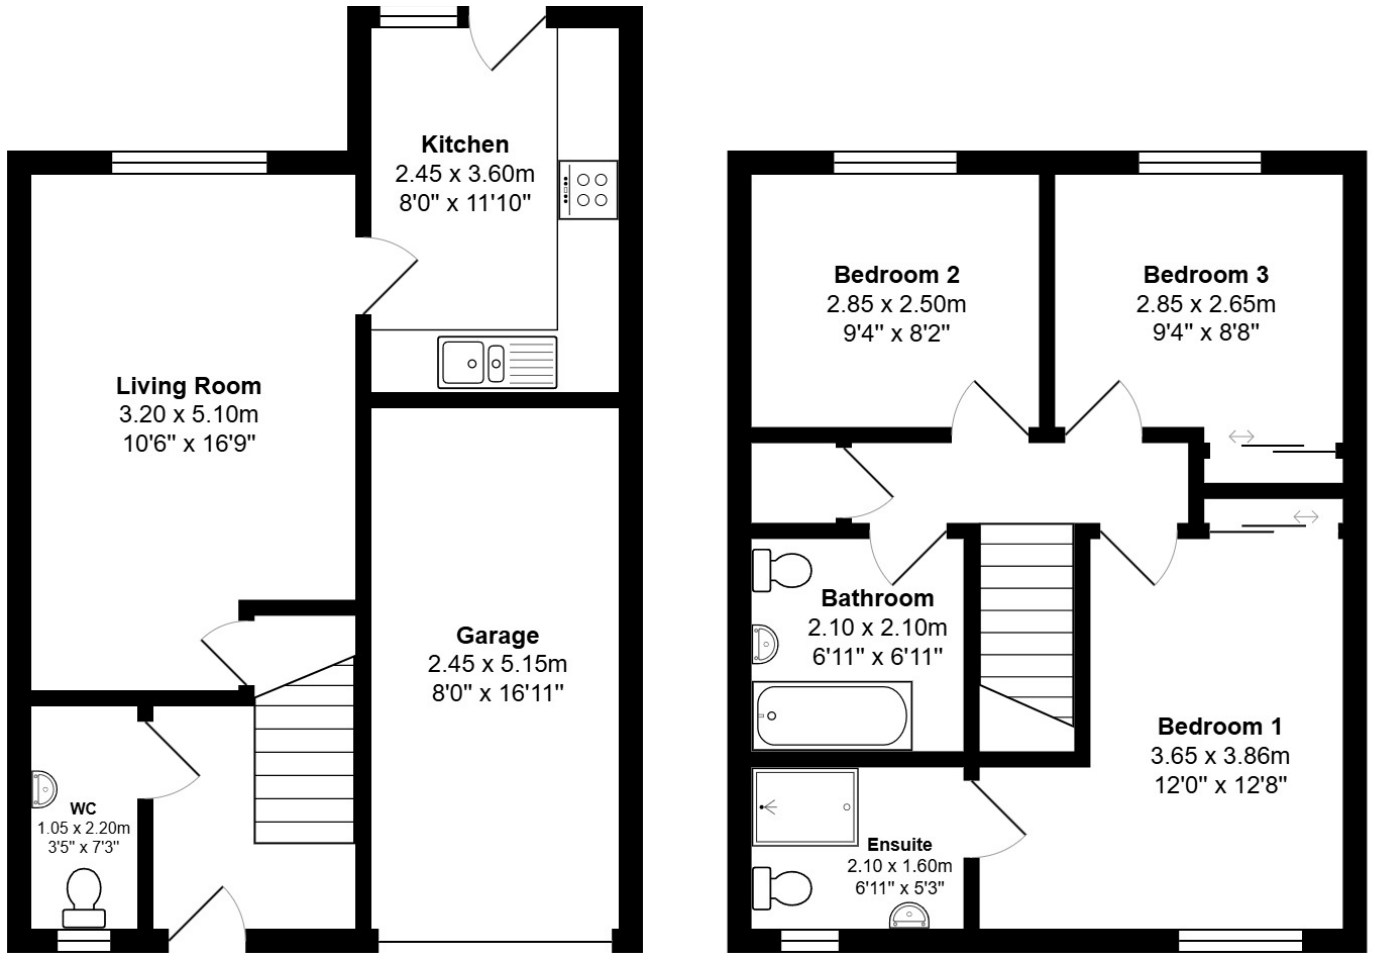

FLOOR PLAN, DIMENSIONS & MAP

Approximate Dimensions (Taken from the widest point)

Gross internal floor area (m²): 75m² | EPC Rating: B