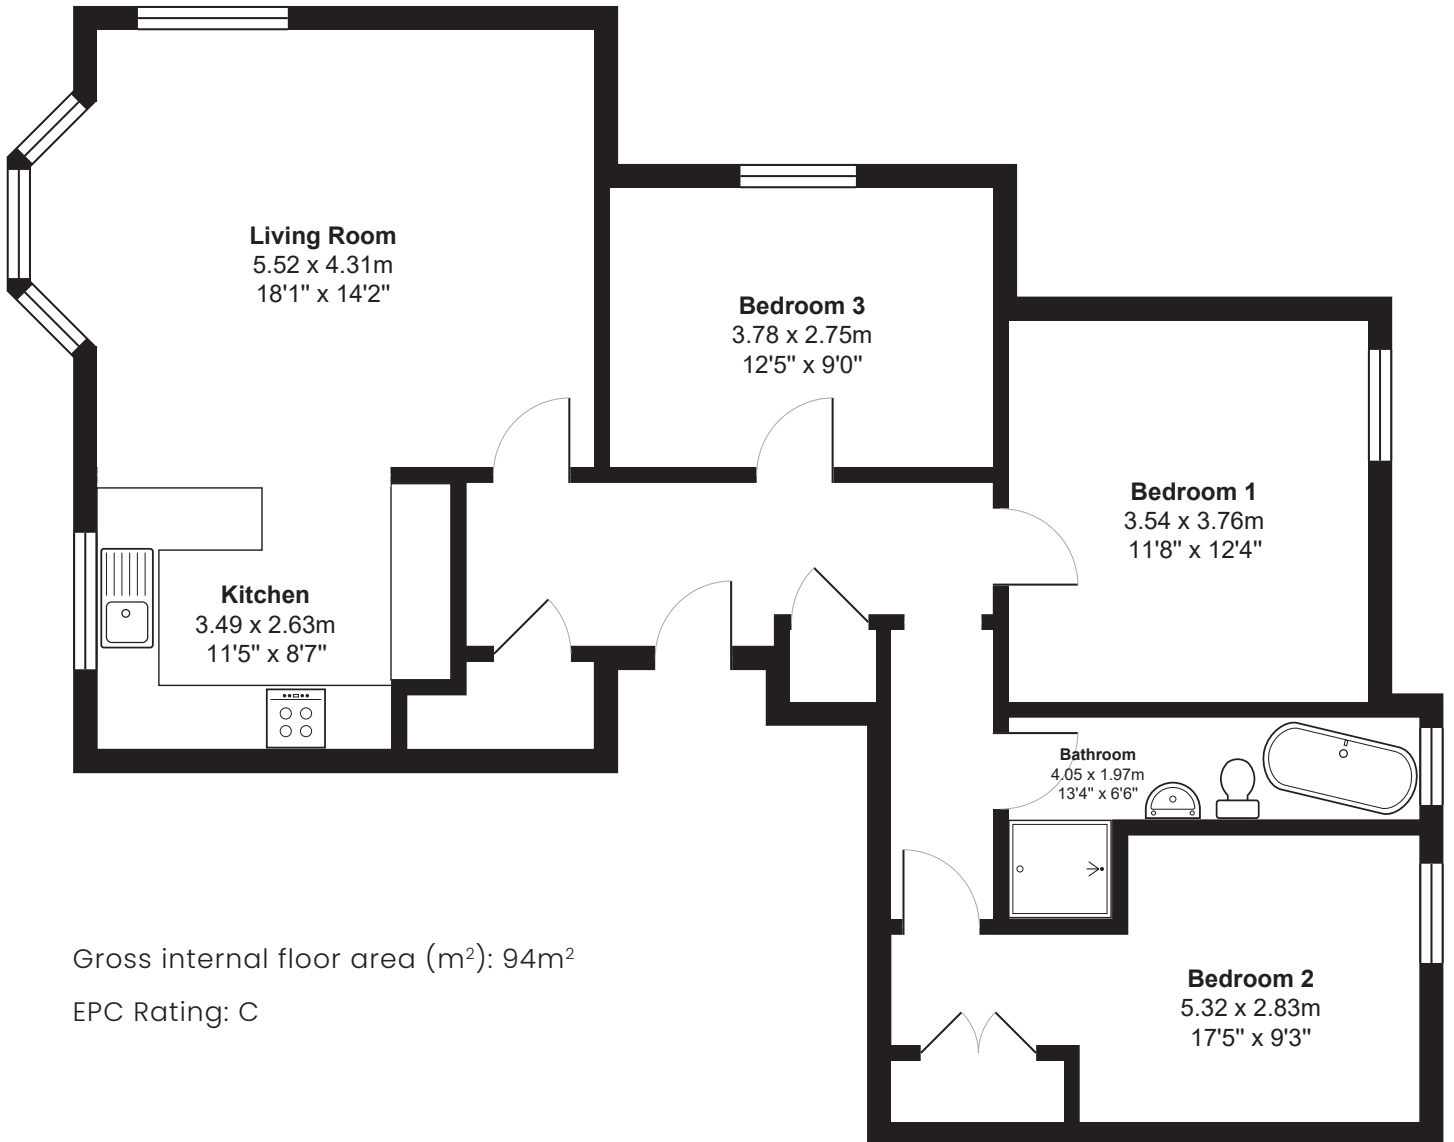

[CLICK HERE FOR VIRTUAL TOUR](#)

Gross internal floor area (m²): 94m²
 EPC Rating: C