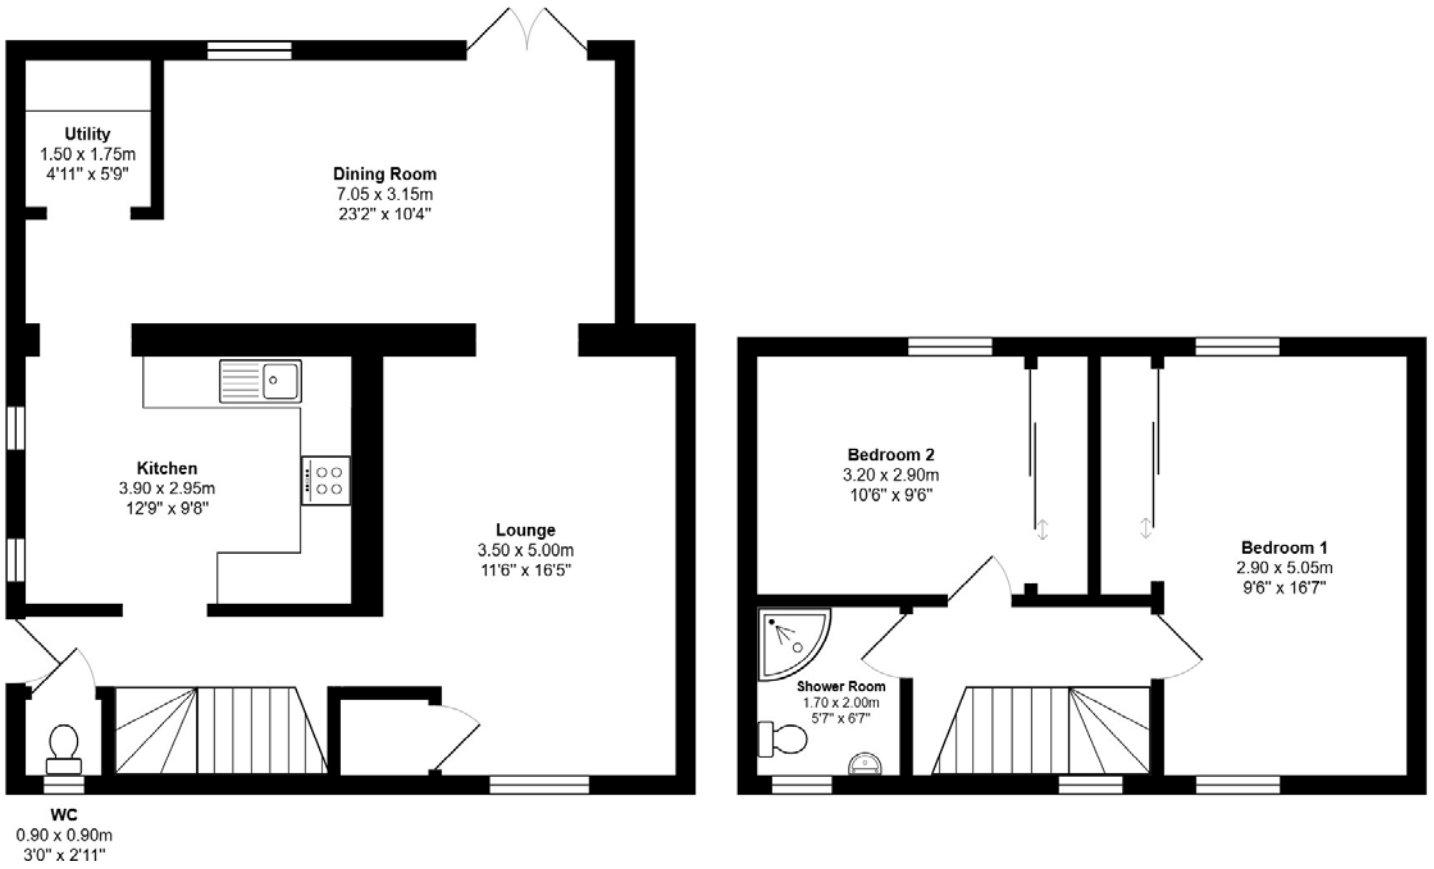

FLOOR PLAN & DIMENSIONS

Approximate Dimensions (Taken from the widest point)

Gross internal floor area (m²): 104m² | EPC Rating: C