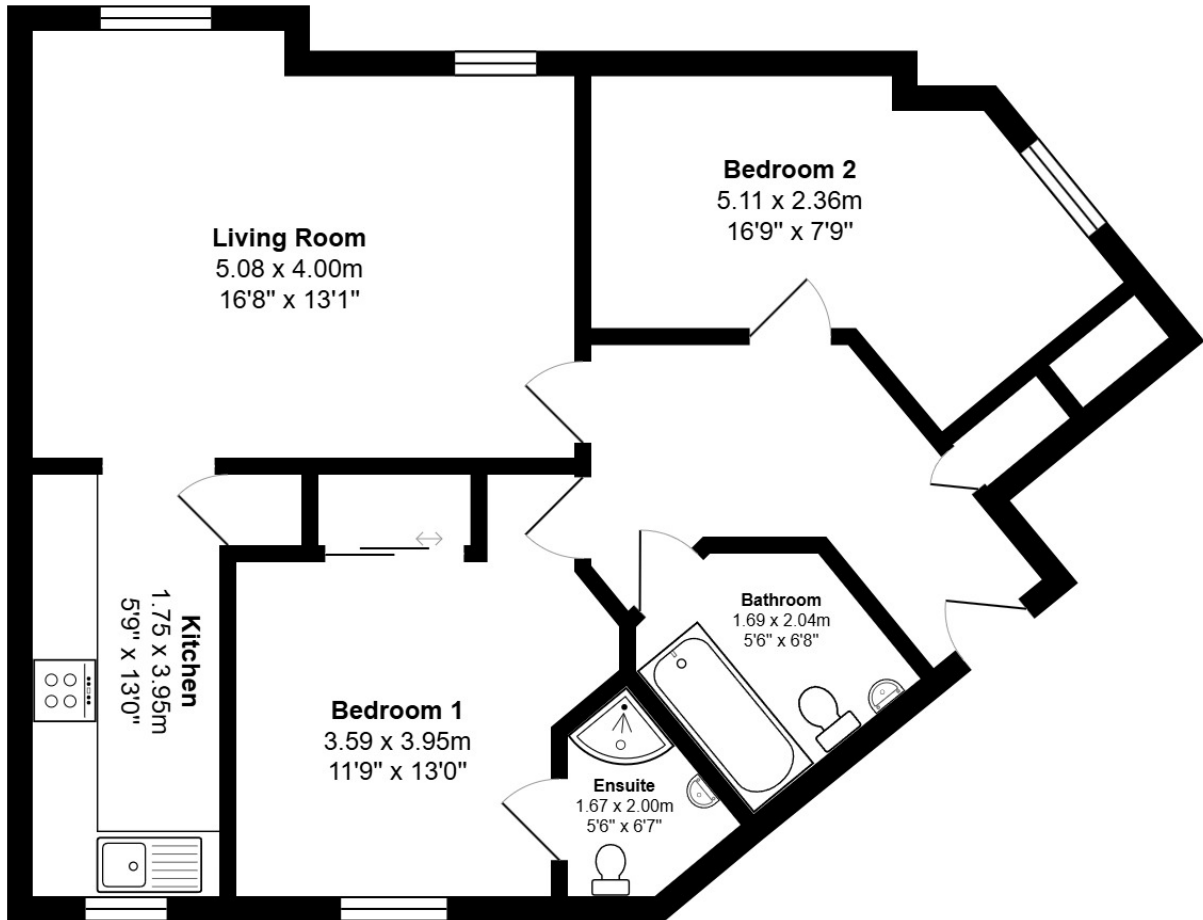

FLOOR PLAN & DIMENSIONS

Approximate Dimensions (Taken from the widest point)

Gross internal floor area (m²): 64m² | EPC Rating: C