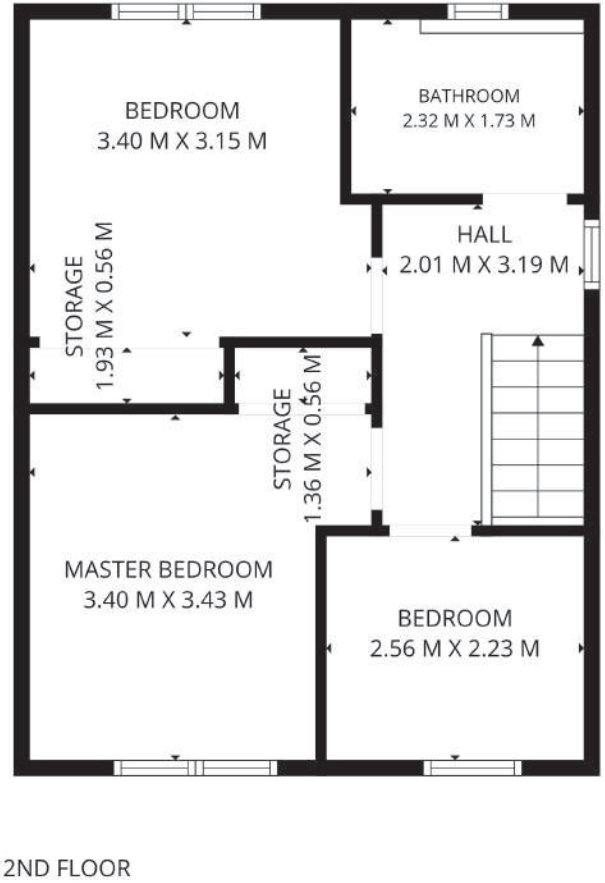

FLOOR PLAN & DIMENSIONS

Approximate Dimensions (Taken from the widest point)

Gross internal floor area (m²): 77m² | EPC Rating: C