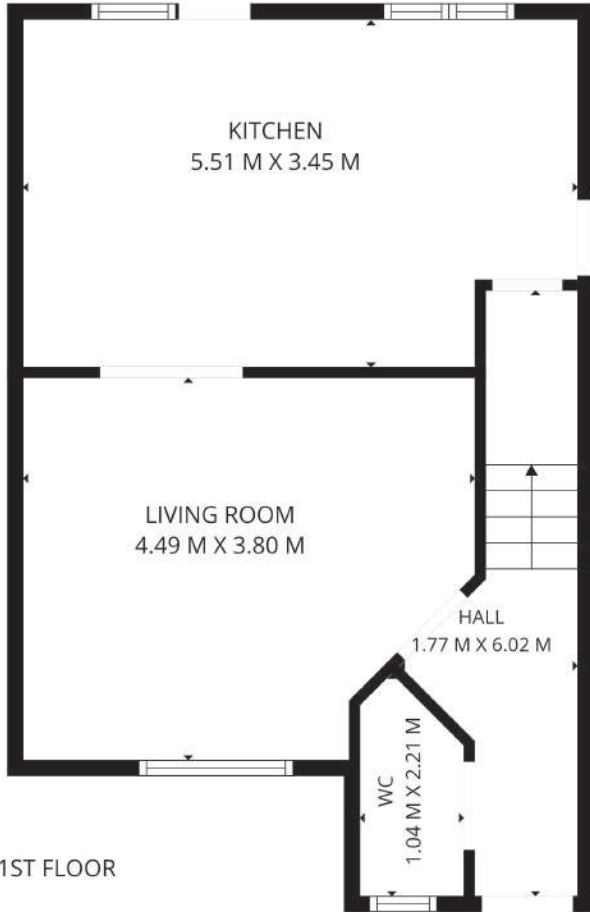

FLOOR PLAN & DIMENSIONS

Approximate Dimensions (Taken from the widest point)

Gross internal floor area (m²): 77m² | EPC Rating: C