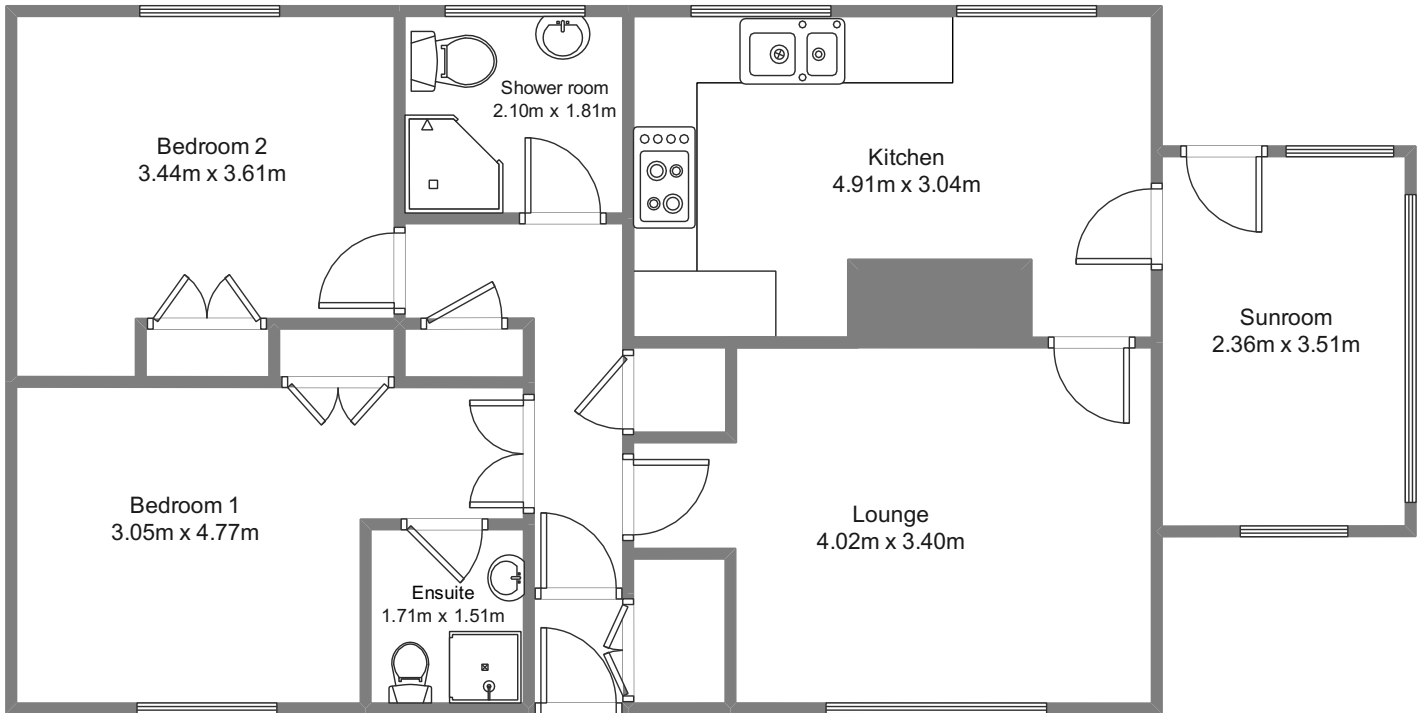

FLOOR PLAN & DIMENSIONS

Approximate Dimensions (Taken from the widest point)

Gross internal floor area (m²): 81m² | EPC Rating: E